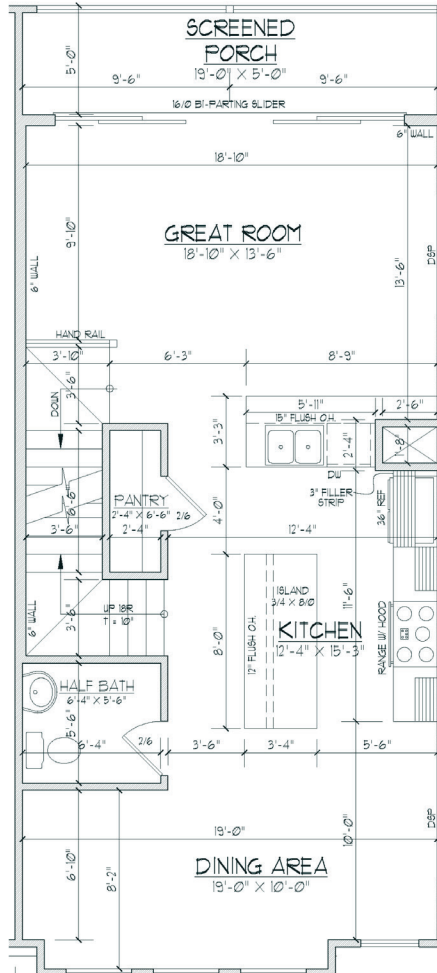

Twilight

Beautiful **River Front** Community

Plan Features

2,086 Sq/Ft
4 Bedrooms
3 Full Baths
1 Half Bath

Optional Study
Optional Dual
Master

Situated on a high bluff along the east bank of the Northeast Cape Fear River, just five miles north of downtown Wilmington, SUNSET REACH offers the best of both worlds:

SunsetReachNC.com

**COPPER
BUILDERS**
—  —
BUILT ON TRUST

Twilight

FIRST FLOOR

SECOND FLOOR

THIRD FLOOR