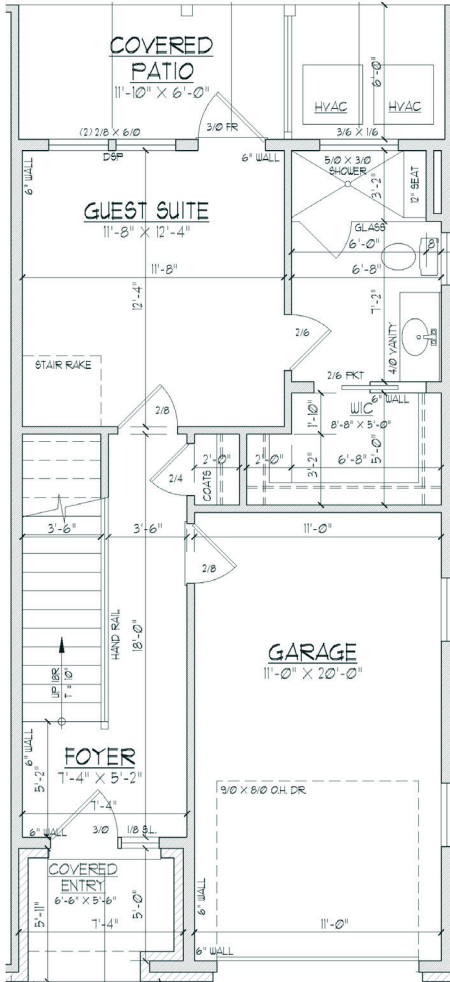

Twilight

FIRST FLOOR