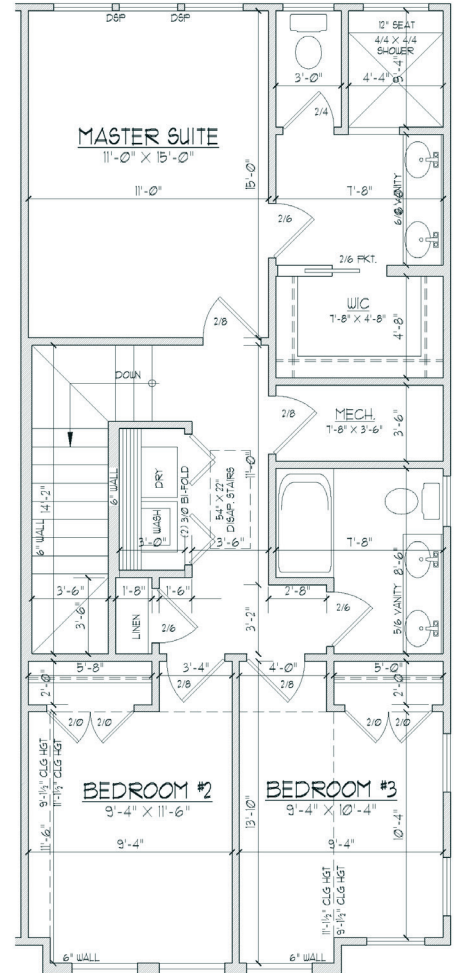

Twilight

Beautiful **River Front** Community

Plan Features

2,086 Sq/Ft
4 Bedrooms
3 Full Baths
1 Half Bath

Optional Study
Optional Dual
Master

Situated on a high bluff along the east bank of the Northeast Cape Fear River, just five miles north of downtown Wilmington, SUNSET REACH offers the best of both worlds:

SunsetReachNC.com

**COPPER
BUILDERS**
—  —
BUILT ON TRUST

Twilight

FIRST FLOOR

SECOND FLOOR

THIRD FLOOR