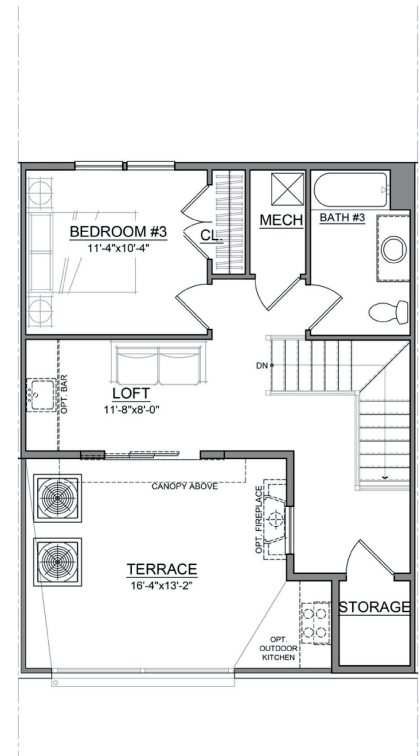

KENNEDY

PRELIMINARY

COPPER BUILDERS
BUILT ON TRUST

FIRST FLOOR

SECOND FLOOR

THIRD FLOOR

FOURTH FLOOR

SOLAIRE

3 BEDROOMS / 3 FULL & 1 HALF BATH / 2,326 SF
LOFT / TERRACE / TWO-CAR GARAGE / OPT ELEVATOR

SolaireGreenville.com

©2026 All Rights Reserved. Changes and modifications to floor plans, materials, and specifications may be made without notice. Square Footages will vary between elevations specific to plan and exterior material differences. Some items pictured or illustrated are optional and are an additional cost. Dimensions are approximate. Illustrations are artist renderings only. Home and customer-specific detailed drawings and specifications will be furnished to each customer as part of their Building Agreement. All Copper Builders® floor plans and designs are copyrighted. All rights reserved and strictly enforced.