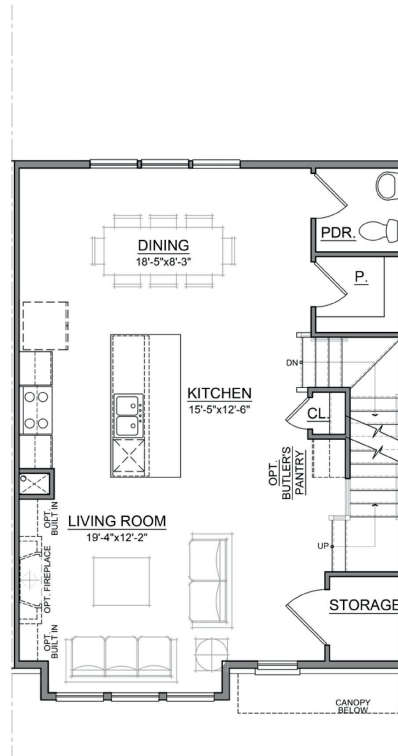

KENNEDY

PRELIMINARY

COPPER BUILDERS
BUILT ON TRUST

FIRST FLOOR

SECOND FLOOR

THIRD FLOOR

FOURTH FLOOR

SOLAIRE

3 BEDROOMS / 3 FULL & 1 HALF BATH / 2,326 SF
LOFT / TERRACE / TWO-CAR GARAGE / OPT ELEVATOR

SolaireGreenville.com

©2026 All Rights Reserved. Changes and modifications to floor plans, materials, and specifications may be made without notice. Square Footages will vary between elevations specific to plan and exterior material differences. Some items pictured or illustrated are optional and are an additional cost. Dimensions are approximate. Illustrations are artist renderings only. Home and customer-specific detailed drawings and specifications will be furnished to each customer as part of their Building Agreement. All Copper Builders® floor plans and designs are copyrighted. All rights reserved and strictly enforced.