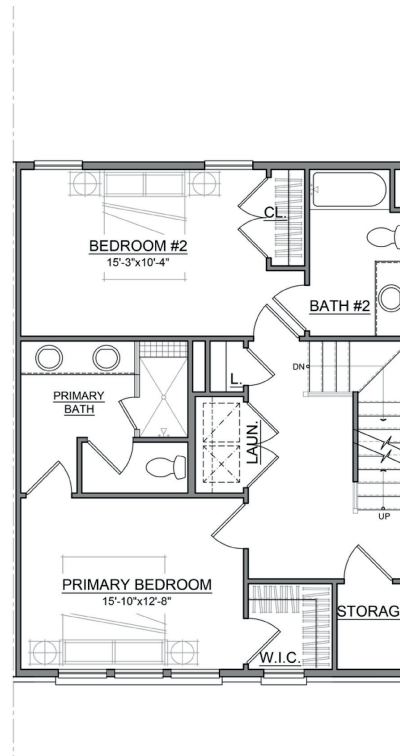

KENNEDY

PRELIMINARY

COPPER BUILDERS
BUILT ON TRUST

FIRST FLOOR

SECOND FLOOR

THIRD FLOOR

FOURTH FLOOR

SOLAIRE

3 BEDROOMS / 3 FULL & 1 HALF BATH / 2,326 SF
LOFT / TERRACE / TWO-CAR GARAGE / OPT ELEVATOR

SolaireGreenville.com

©2026 All Rights Reserved. Changes and modifications to floor plans, materials, and specifications may be made without notice. Square Footages will vary between elevations specific to plan and exterior material differences. Some items pictured or illustrated are optional and are an additional cost. Dimensions are approximate. Illustrations are artist renderings only. Home and customer-specific detailed drawings and specifications will be furnished to each customer as part of their Building Agreement. All Copper Builders® floor plans and designs are copyrighted. All rights reserved and strictly enforced.