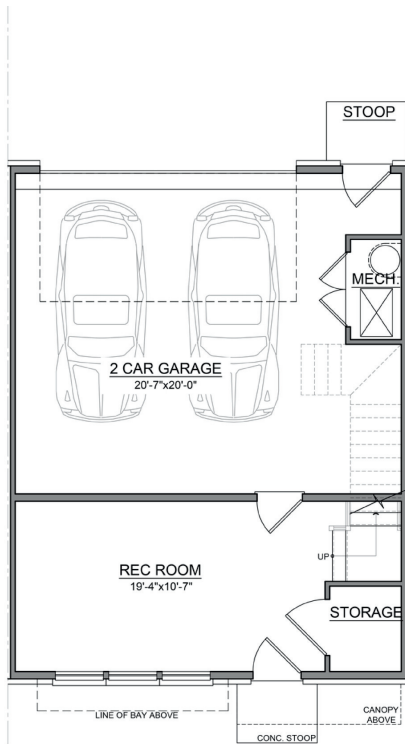

KENNEDY

PRELIMINARY

COPPER BUILDERS
BUILT ON TRUST

FIRST FLOOR

SECOND FLOOR

THIRD FLOOR

FOURTH FLOOR

SOLAIRE

3 BEDROOMS / 3 FULL & 1 HALF BATH / 2,326 SF
LOFT / TERRACE / TWO-CAR GARAGE / OPT ELEVATOR

SolaireGreenville.com

©2026 All Rights Reserved. Changes and modifications to floor plans, materials, and specifications may be made without notice. Square Footages will vary between elevations specific to plan and exterior material differences. Some items pictured or illustrated are optional and are an additional cost. Dimensions are approximate. Illustrations are artist renderings only. Home and customer-specific detailed drawings and specifications will be furnished to each customer as part of their Building Agreement. All Copper Builders® floor plans and designs are copyrighted. All rights reserved and strictly enforced.