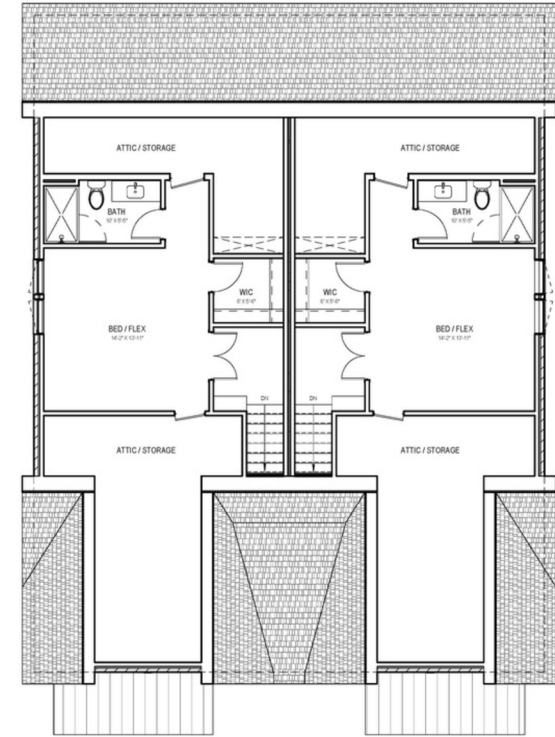

THIRD FLOOR

Parkview

4 BEDROOMS | 3.5 BATH | 2-CAR GARAGE | 2,418 SF