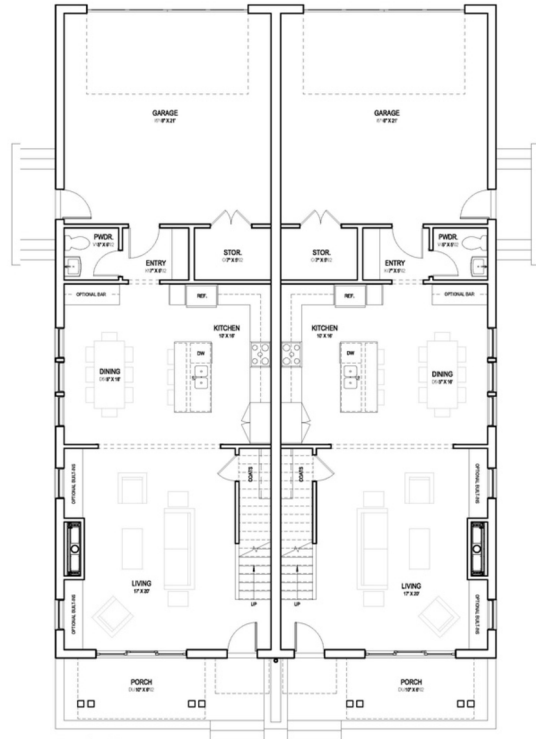

MCNEIL COURT

COPPER BUILDERS
BUILT ON TRUST

Parkview

FIRST FLOOR