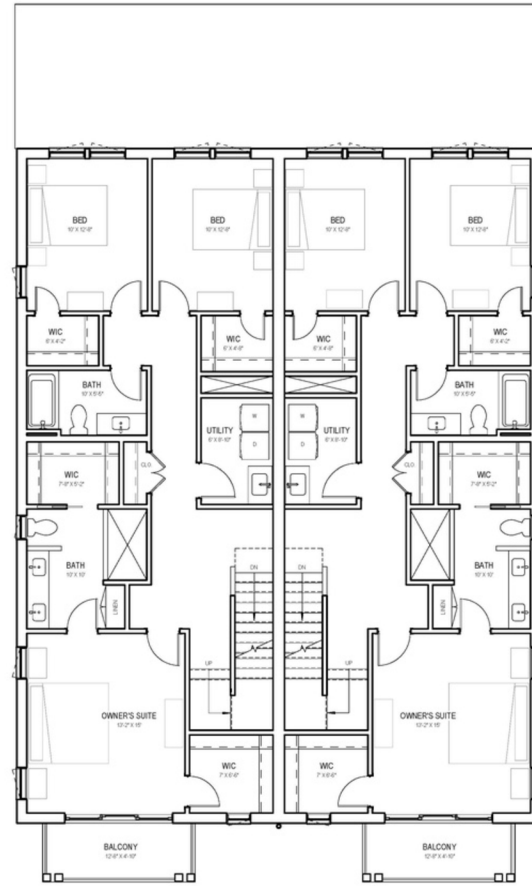

SECOND FLOOR