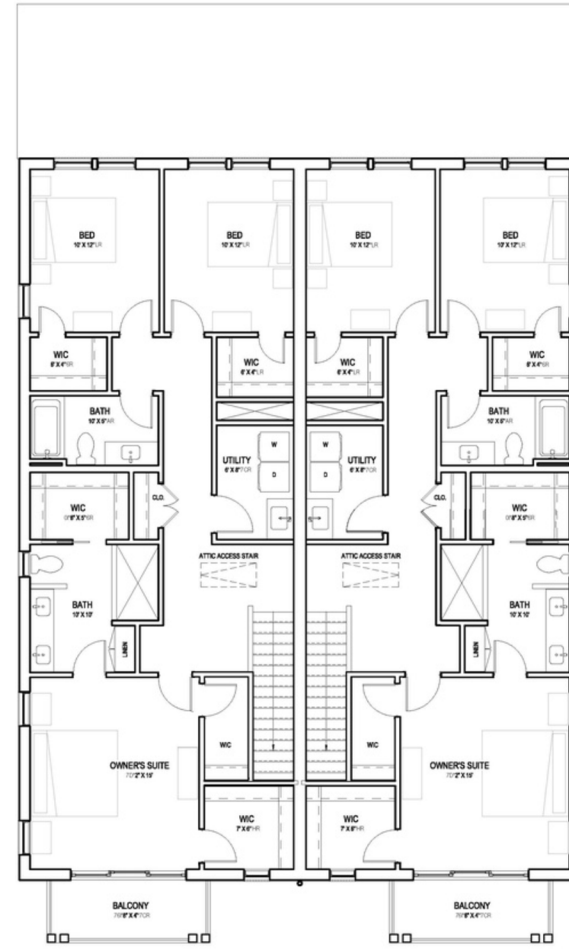

SECOND FLOOR

Parkview II

3 BEDROOMS | 2.5 BATH | 2-CAR GARAGE |
2,024 SF