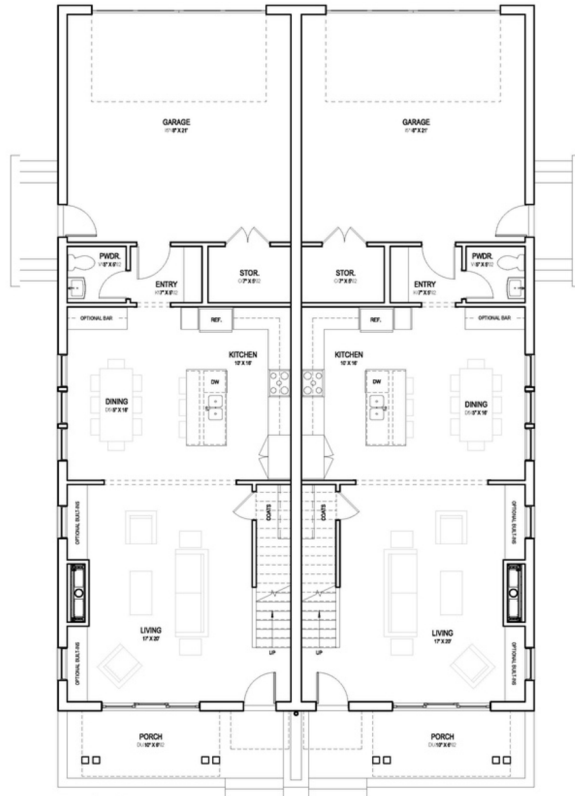

MCNEIL COURT

COPPER BUILDERS
BUILT ON TRUST

FIRST FLOOR