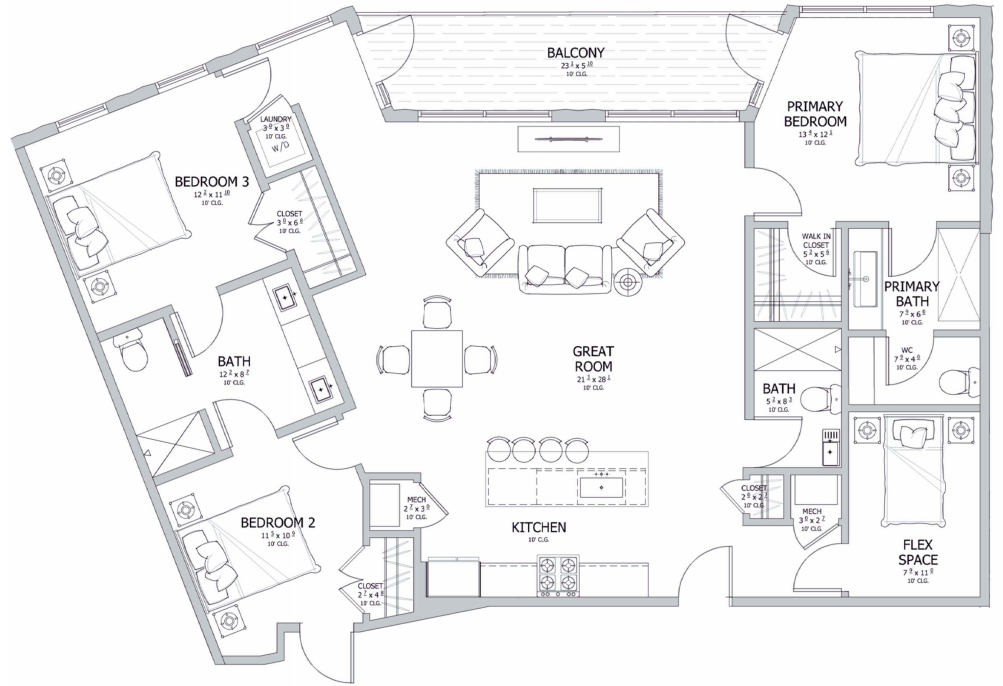

# PLAN BC

3 BEDROOMS /  
FLEX SPACE / 3 BATH  
1531 SF CONDITIONED AREA /  
138 SF DECK

123Haywood.com

©2024 All Rights Reserved. Changes and modifications to floor plans, materials, and specifications may be made without notice. Square Footages will vary between elevations specific to plan and exterior material differences. Some items pictured or illustrated are optional and are an additional cost. Dimensions are approximate. Illustrations are artist renderings only. Home and customer-specific detailed drawings and specifications will be furnished to each customer as part of their Building Agreement. All Copper Builders® floor plans and designs are copyrighted. All rights reserved and strictly enforced.