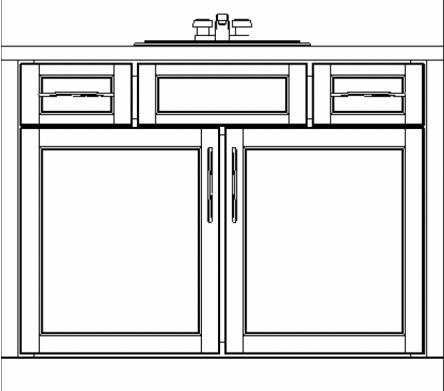

# BATH A

CABINETS: Corban Style  
Color: Painted Sage

COUNTERTOP: Double Diamond  
Quartz

FLOOR TILE:  
Emser- Brook- White 12x24- Oyster Gray Grout  
WALL TILE:  
Emser- Catch- 3x12- Ice- Cape Gray Grout  
SP: Emser- Source- 3" Hex- Taupe