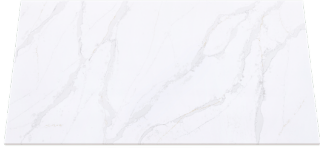

COUNTERTOP: Calcutta Gold