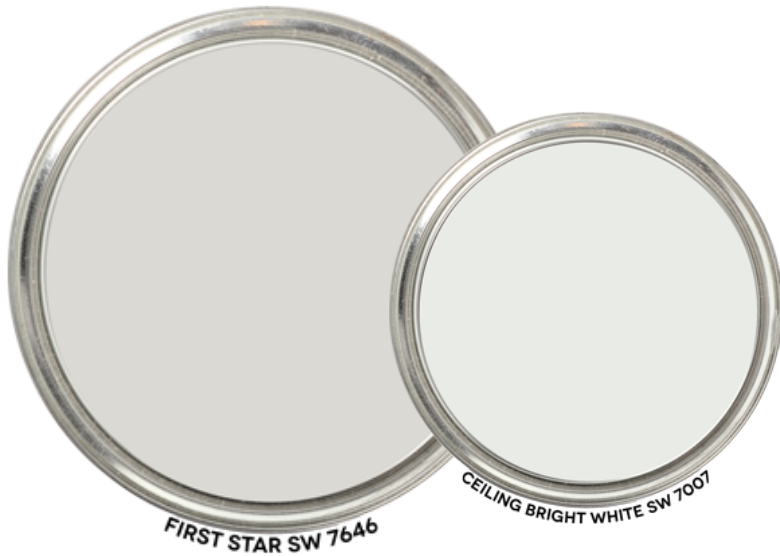

# FLOORING

---

Mohawk- Summer Praino- Dorian Gray  
Oakl 26

Mohawk- Authentic Scene- Classic Silver  
I 919

# INTERIOR PAINT

---

Walls: First Star  
Trim: Bright White  
Ceiling: Bright White