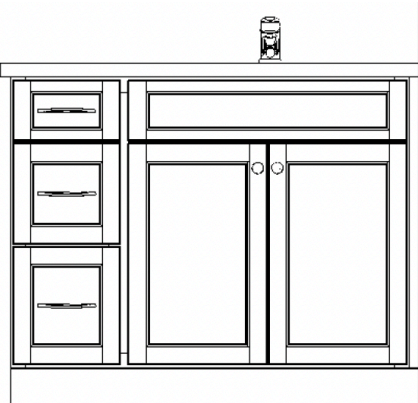

# GUEST BATH

CABINETS: Corban Door Style  
Color: Painted Harbour

COUNTERTOP: Double Diamond  
Quartz

FLOOR TILE:  
Daltile- Memoir- Cosmo Blue- 13x13  
WALL TILE:  
Emser- Catch- 3x12- Ice Vertical