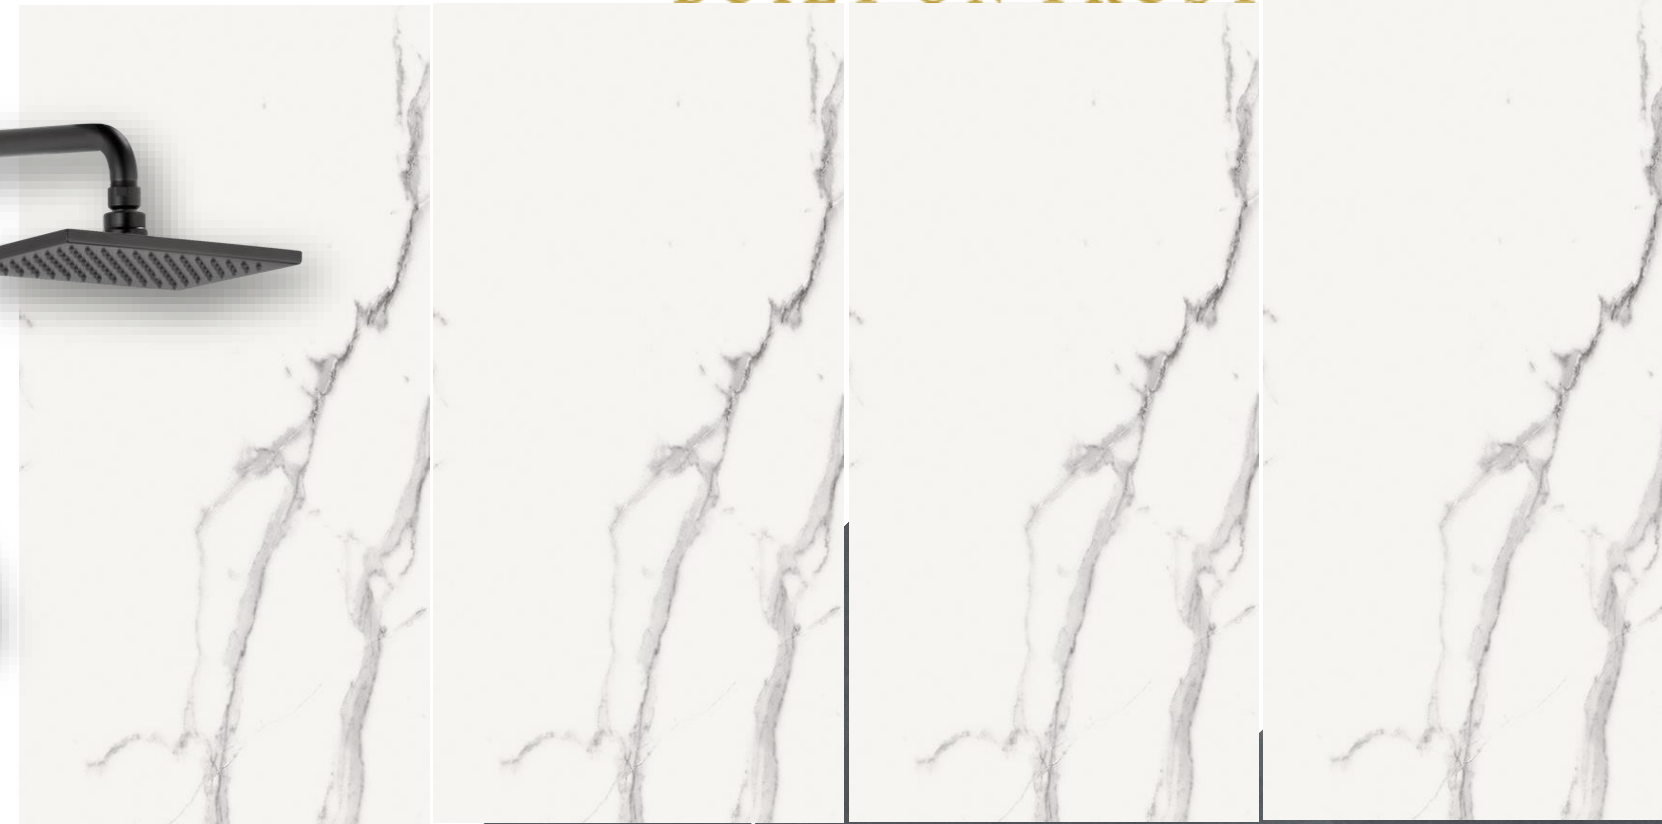

Backsplash – Color Wheel Linear 2x8 –
Arctic White Matte

Kitchen Sink: Kohler
Undermount - Black

Primary Bathroom

COPPER BUILDERS

BUILT ON TRUST

Countertops: Silestone - Ariel

Wall Tile: 12x24 Precious - Calcutta