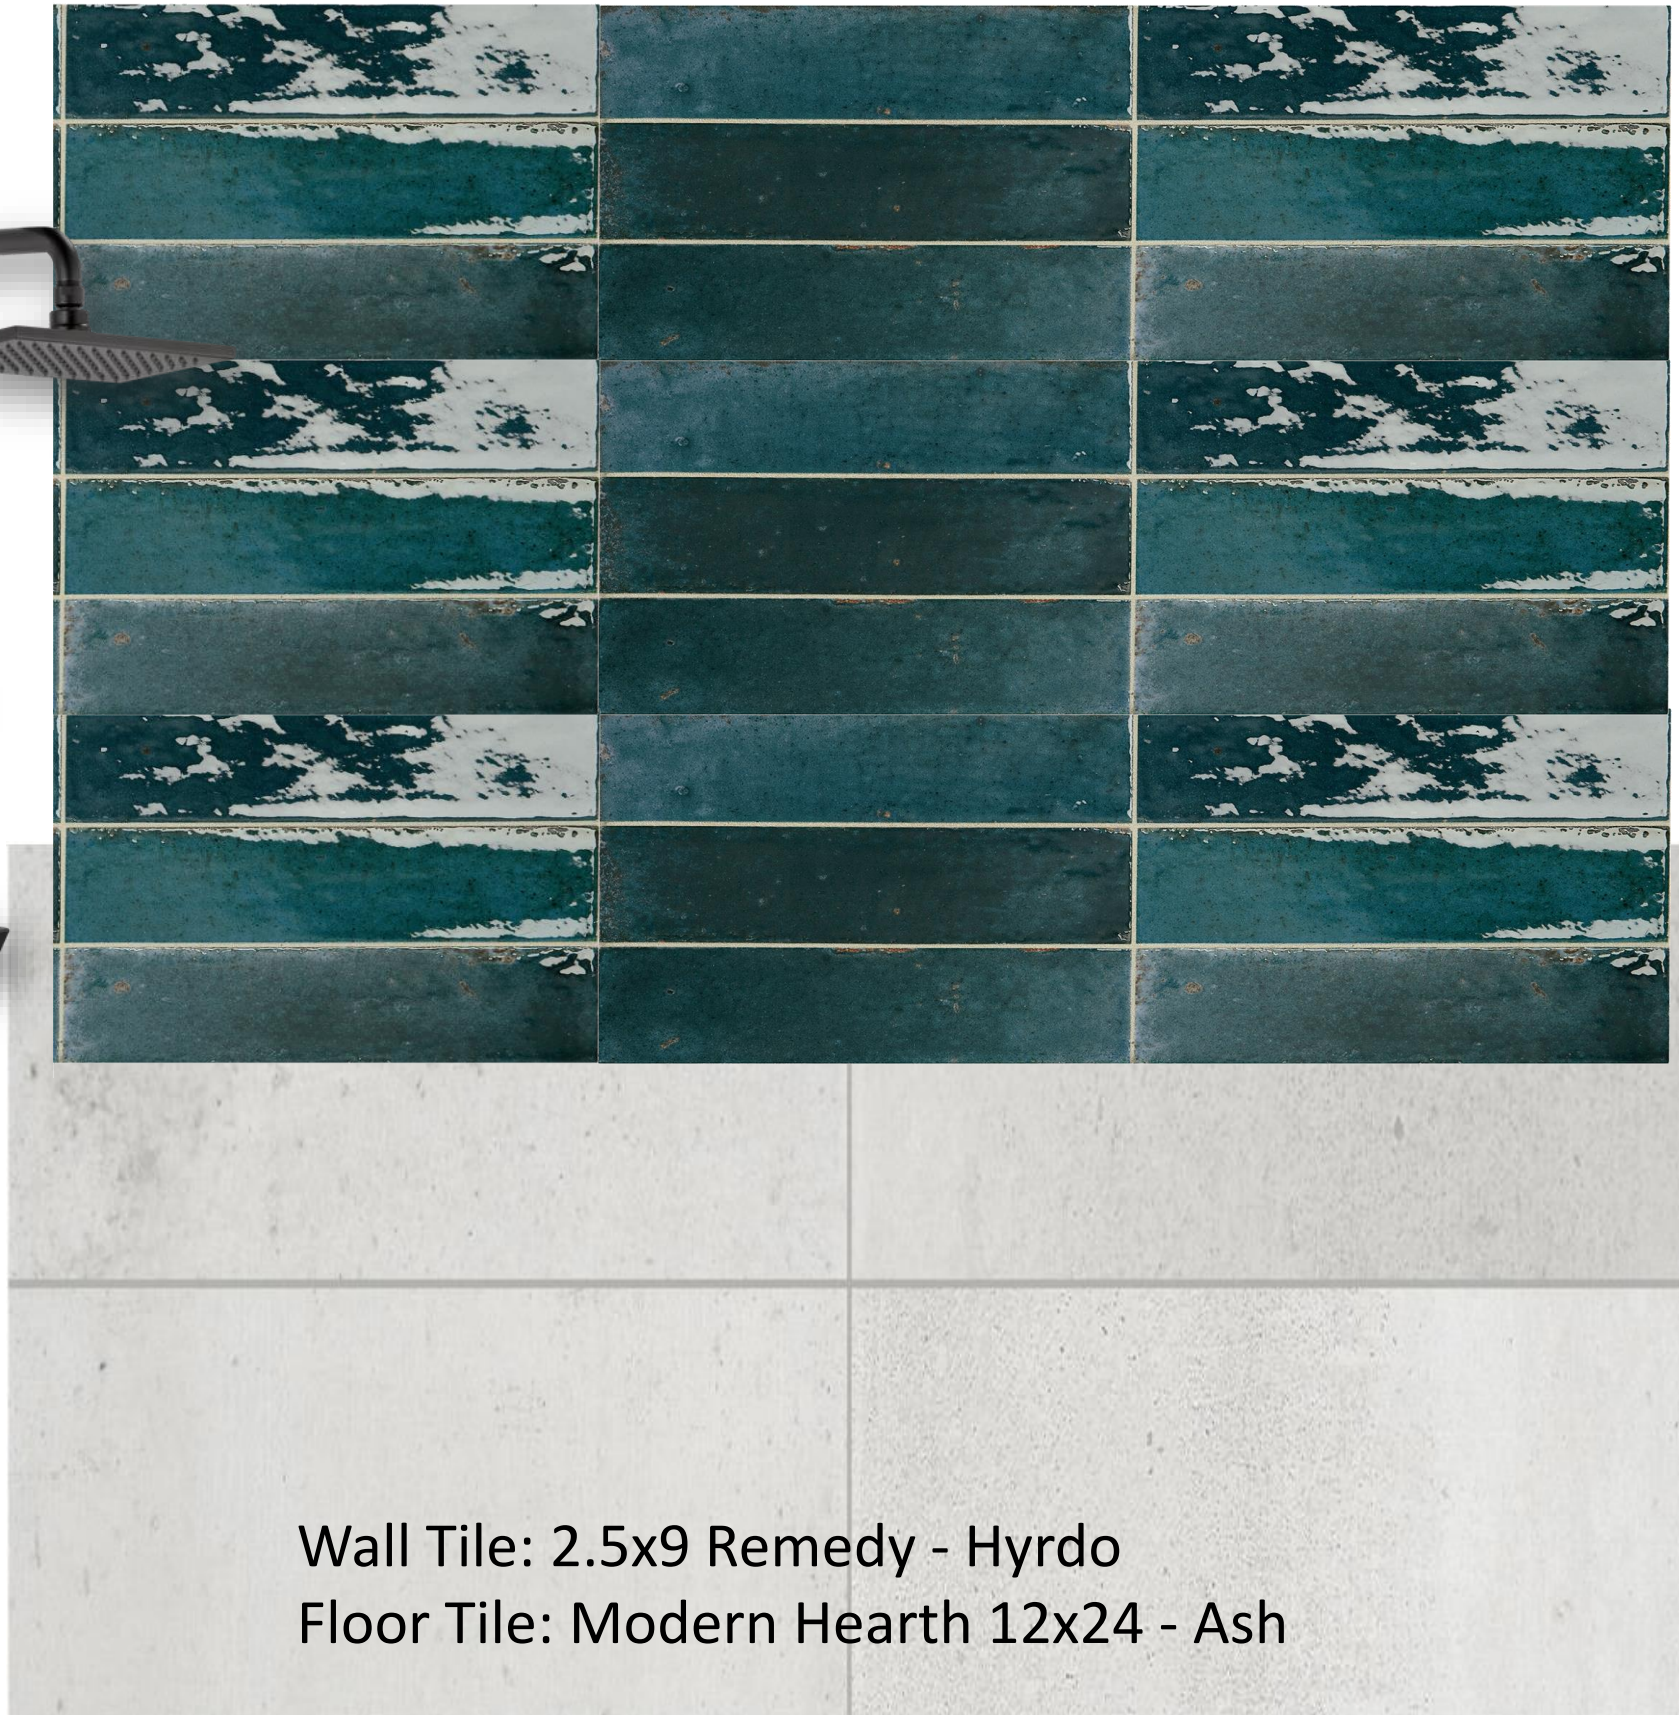

Floor Tile: 12x24 NY2LA - Chelsea Black

Cabinet: Salem FO - Medium
(Floating)

Jack n' Jill Bathroom

Countertops: Silestone Quartz – Miami White

Cabinet: Bella FO – Smoke Blue

Wall Tile: 2.5x9 Remedy - Hyrdo

Floor Tile: Modern Hearth 12x24 - Ash

Bed 4/Guest Suite Bathroom

COPPER BUILDERS

BUILT ON TRUST

Countertops: Silestone
Quartz – Miami White

Cabinet: Bella FO – Smoke Blue

Wall Tile: Perpetuo 12x24 – Brilliant White
Floor Tile: Perpetuo 8" Hex – Brilliant White
Mudpan: Perpetuo 1.5" Hex – Brilliant White

Laundry Room

Countertops: Silestone Quartz
– Miami White

Cabinets: Bella FO – Blue Smoke

Floor Tile: Perpetuo 8" Hex – Bridal

Wet Bar

Countertops: Silestone Miami White

Cabinet: Bella FO – Graphite

Backsplash Tile: Famed 3x6 Chevron Mosaic - Fortune