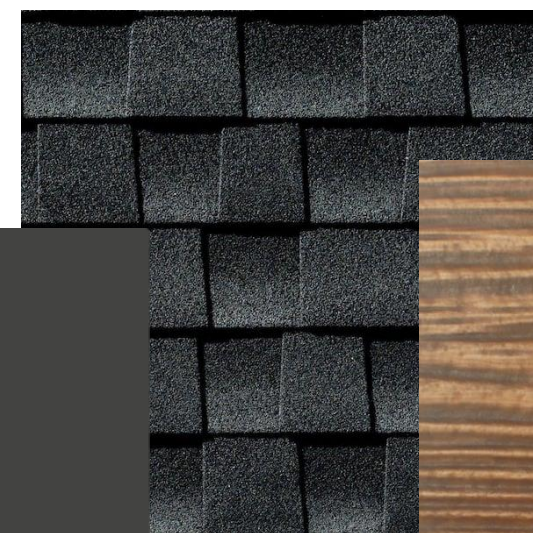

Lap Siding: Snowbound SW7004

Wood Accent Siding: CDR Woodtone – Summer Wheat

Brick: Painted - Snowbound SW7004

Trim: Iron Ore SW7069

Windows: Black

Gutters: Black

Roof Shingles: Certainteed Moire Black

Metal Roof: Black

Front Door: Iron Ore SW7069

Garage Door: Black

Kitchen

Countertops: Alleanza
Quartz - Michelangelo

Uppers: Salem FO - White
Lowers: Salem FO – Medium Stain
Island: Salem FO – Medium Stain

COPPER BUILDERS
—  —
BUILT ON TRUST