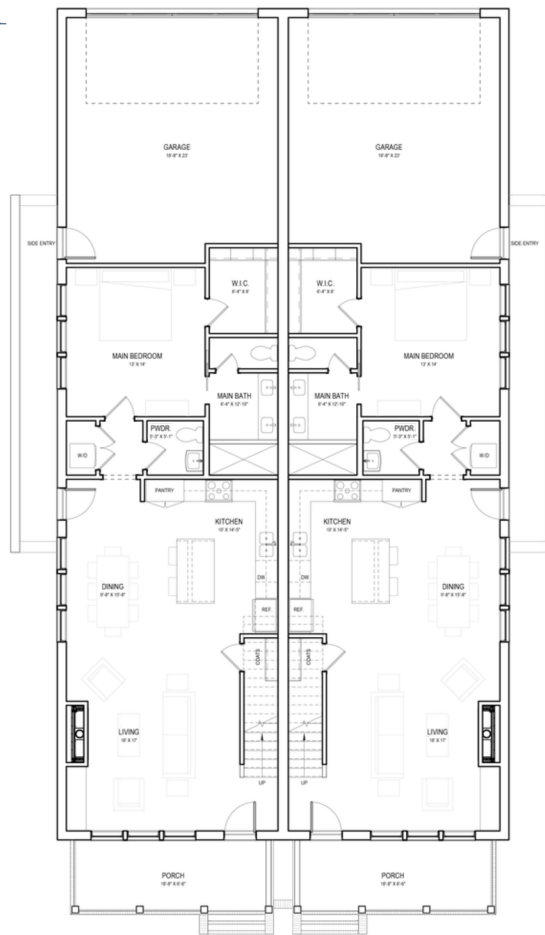

MCNEIL COURT

COPPER BUILDERS
BUILT ON TRUST

FIRST FLOOR