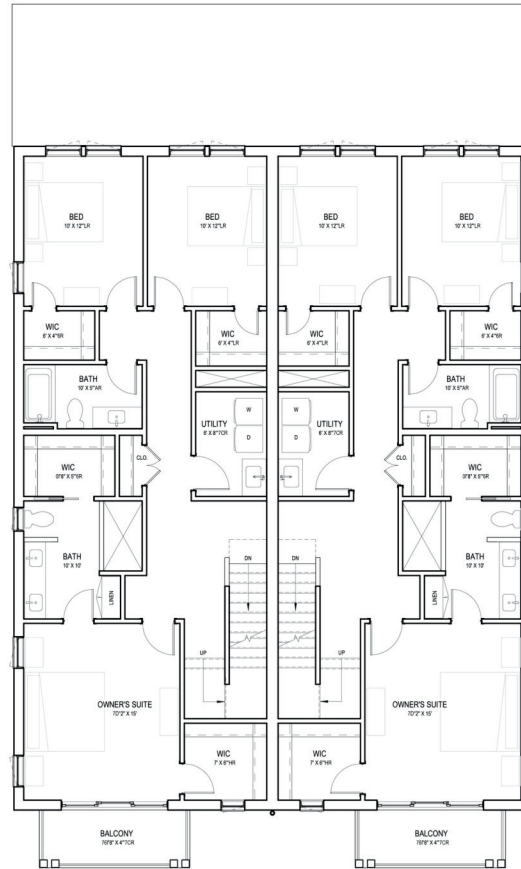

SECOND FLOOR