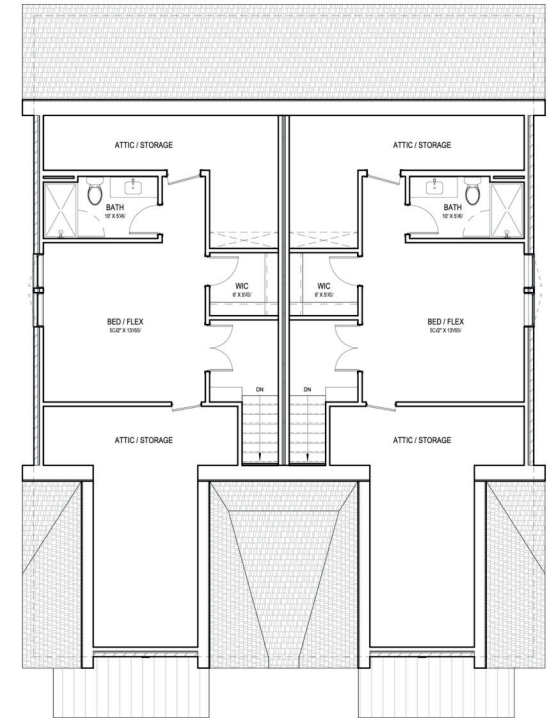

THIRD FLOOR

Parkview

4 BEDROOMS | 3.5 BATH | 2-CAR GARAGE | 2,418 SF