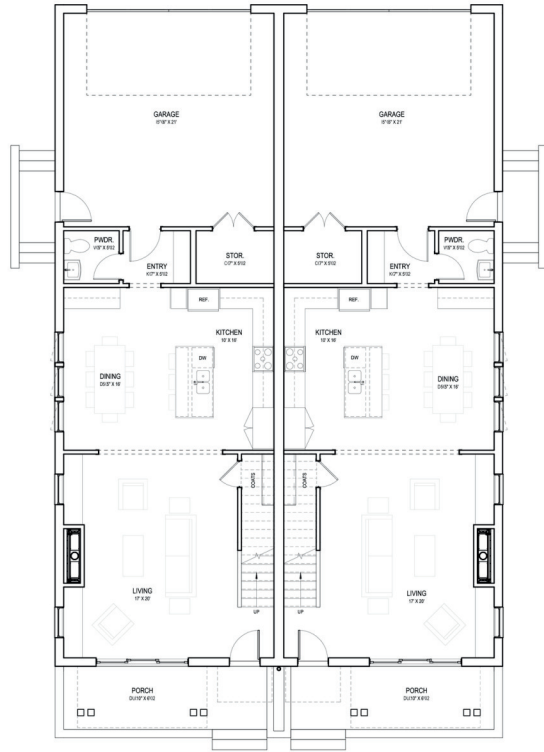

MCNEIL COURT

COPPER BUILDERS
BUILT ON TRUST

FIRST FLOOR