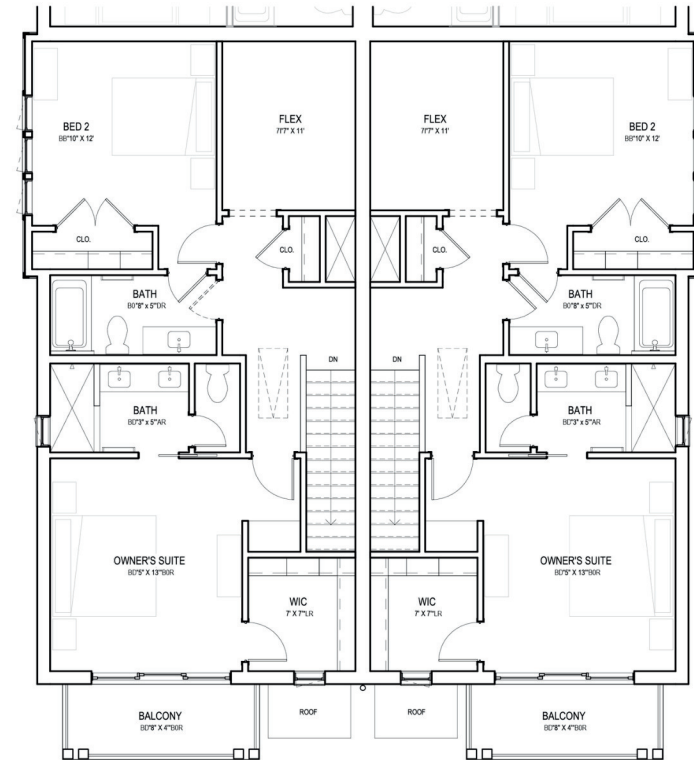

SECOND FLOOR

Middleton II 2 BEDROOMS | 2.5 BATH | 1,692 SF