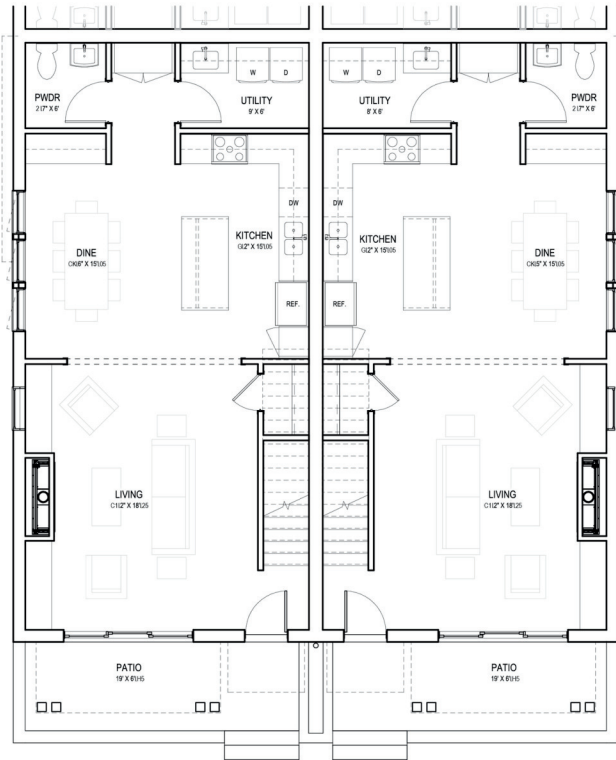

MCNEIL COURT

COPPER BUILDERS
BUILT ON TRUST

FIRST FLOOR