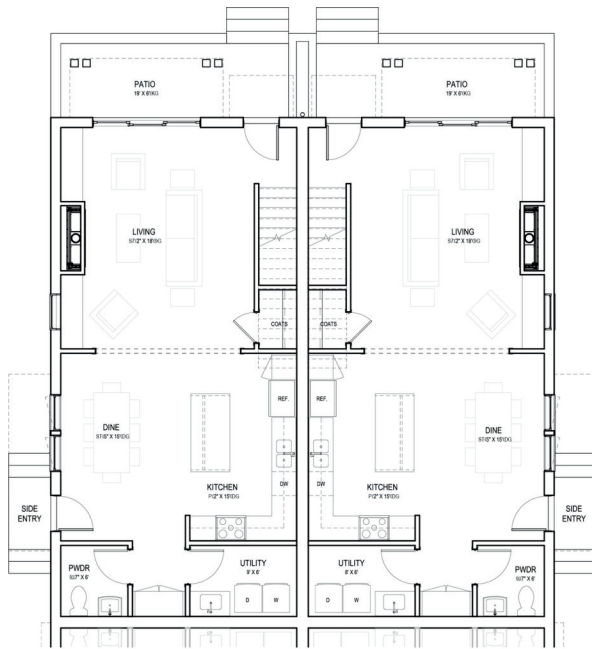

MCNEIL COURT

COPPER BUILDERS
BUILT ON TRUST

FIRST FLOOR