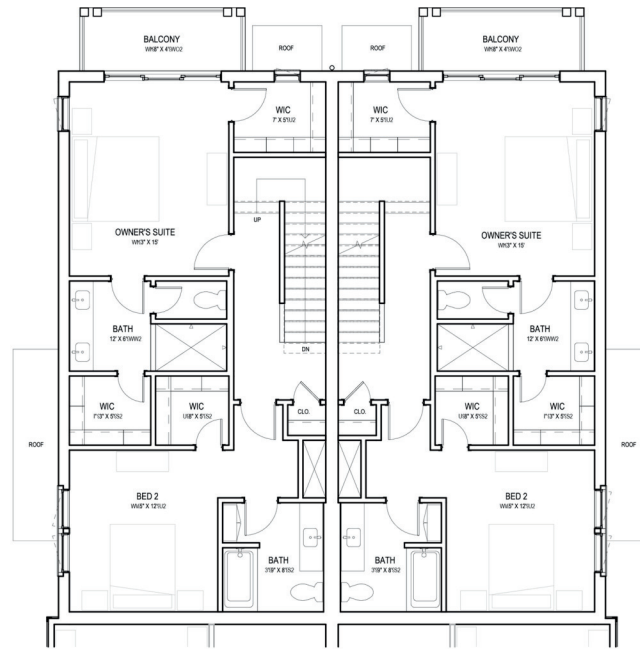

SECOND FLOOR