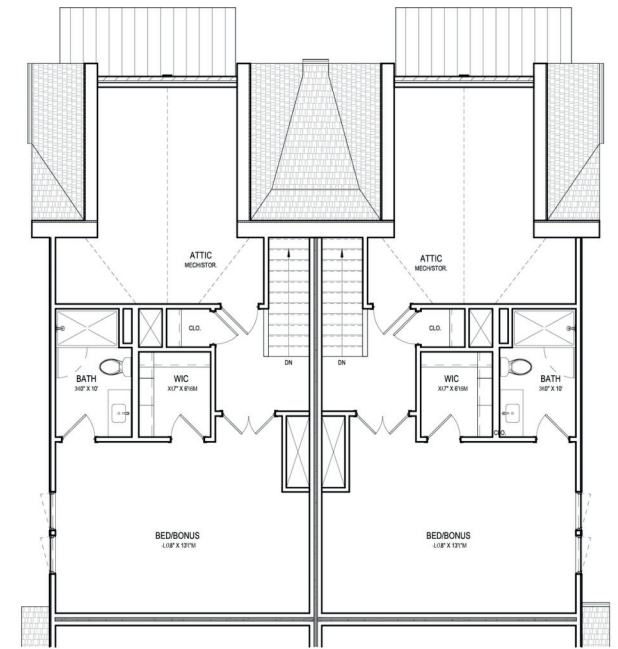

THIRD FLOOR

Middleton

3 BEDROOMS | 3 BATH | DETACHED GARAGE
2,136 SF