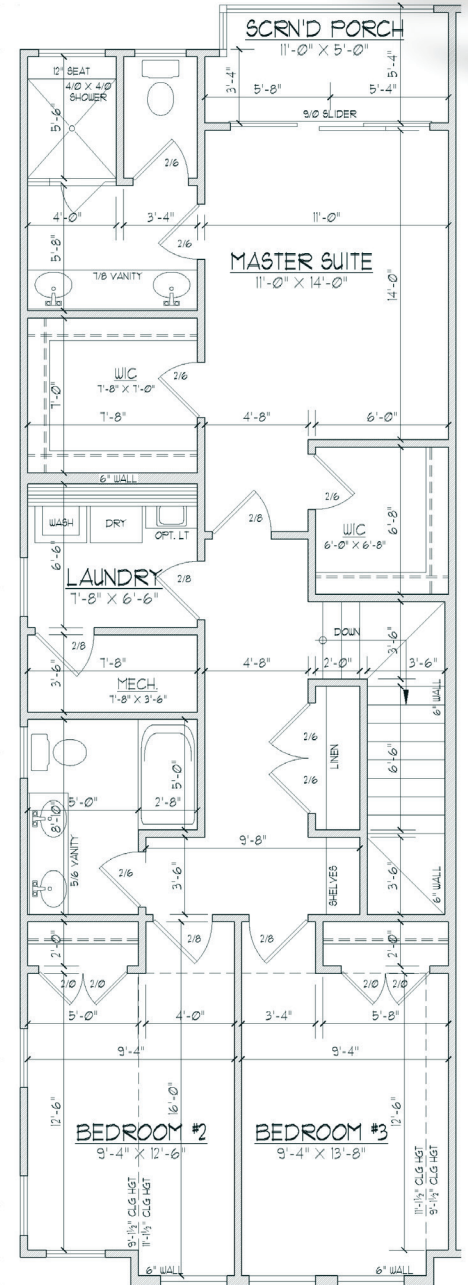

## Plan Features

**2,610 Sq/Ft**  
4 Bedrooms  
3 Full Baths  
1 Half Bath

Optional Elevator  
Optional Study

Situated on a high bluff along the east bank of the Northeast Cape Fear River, just five miles north of downtown Wilmington, SUNSET REACH offers the best of both worlds:

# Golden

FIRST FLOOR

SECOND FLOOR

THIRD FLOOR