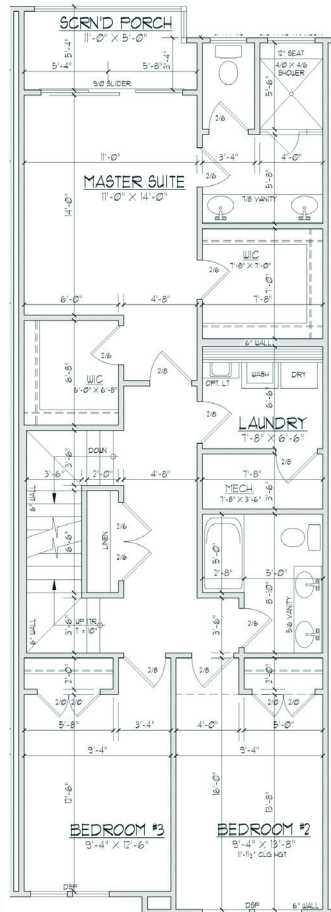

THIRD FLOOR