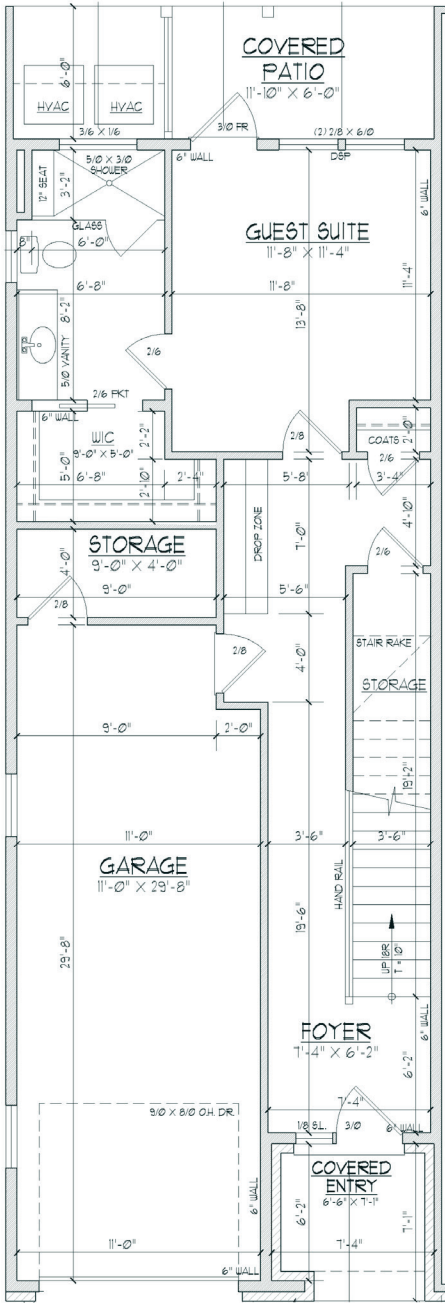

Golden

FIRST FLOOR