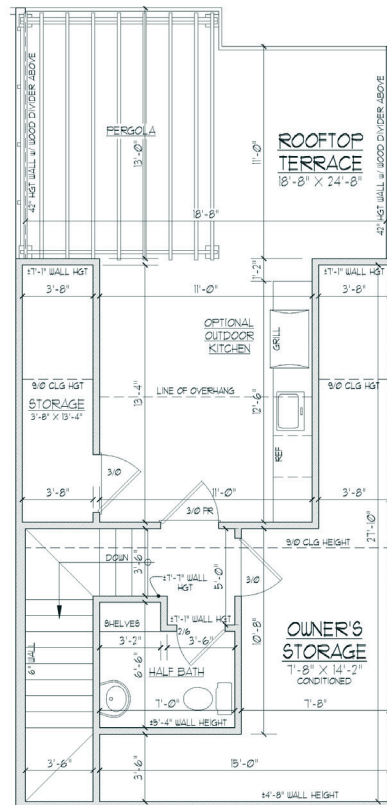

TERRACE

COPPER BUILDERS

BUILT ON TRUST