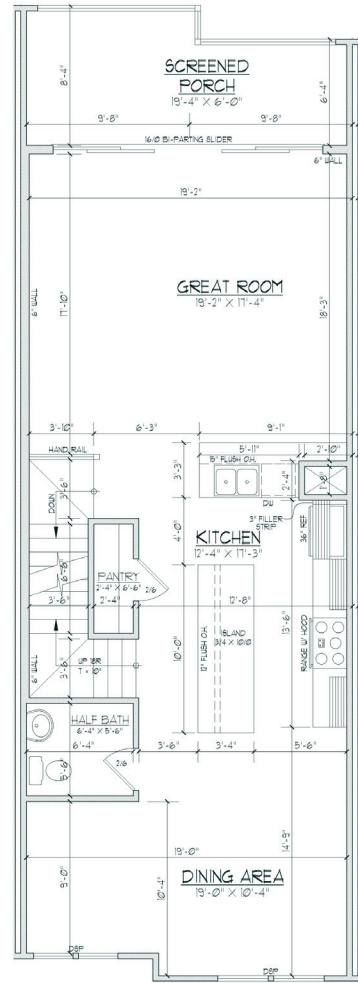

SECOND FLOOR