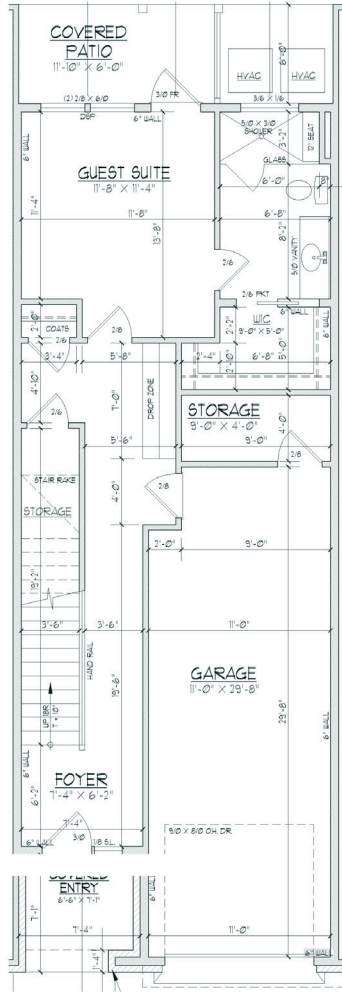

Golden

FIRST FLOOR