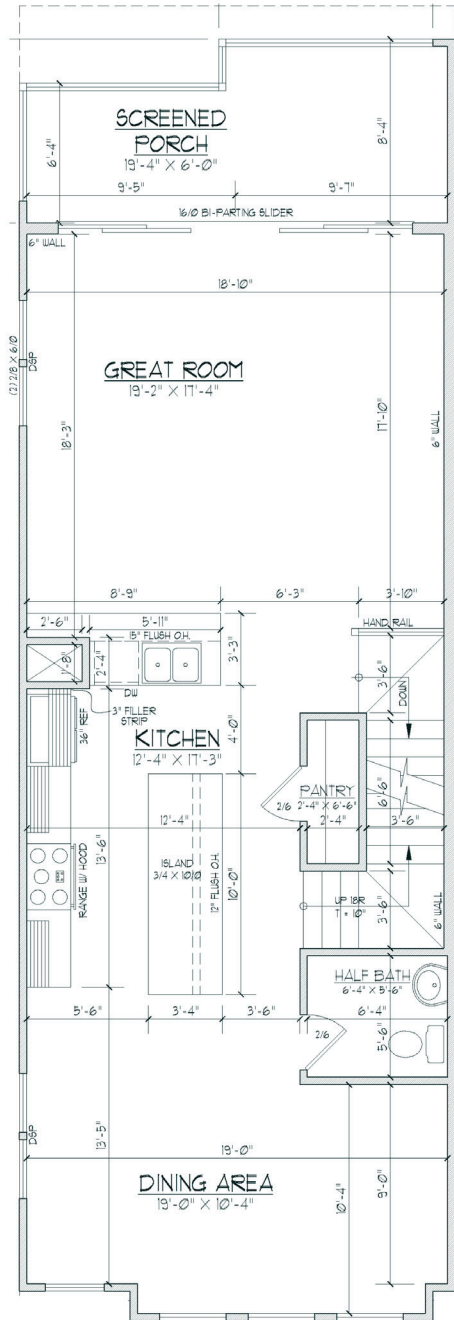

## Plan Features

**2,610 Sq/Ft**  
4 Bedrooms  
3 Full Baths  
1 Half Bath

Optional Elevator  
Optional Study

Situated on a high bluff along the east bank of the Northeast Cape Fear River, just five miles north of downtown Wilmington, SUNSET REACH offers the best of both worlds:

# Golden

FIRST FLOOR

SECOND FLOOR

THIRD FLOOR