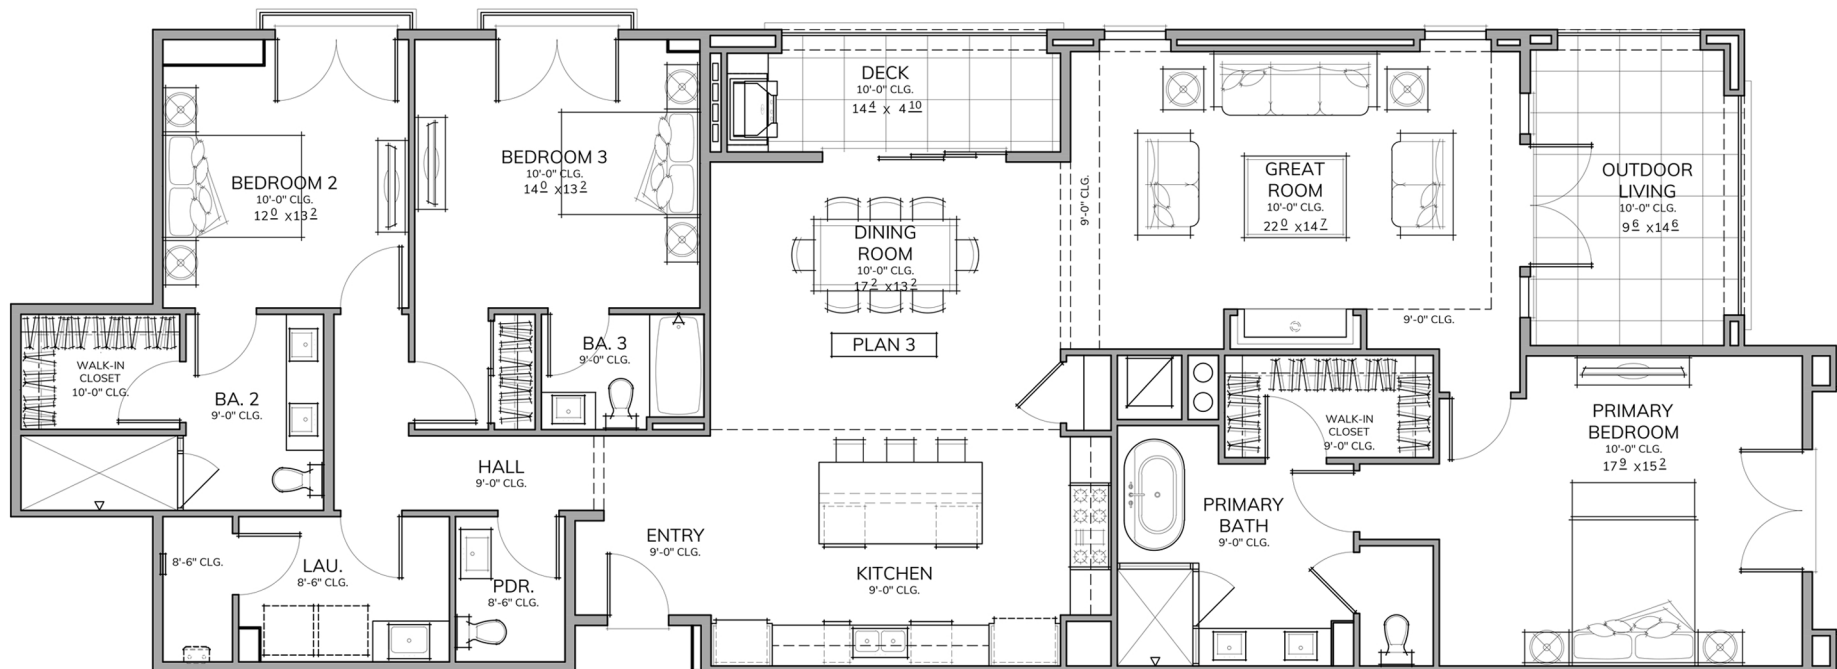

PLAN 3

THIRD - FOURTH FLOOR

3 BEDROOMS / 3.5 BATH
 2,304 SF CONDITIONED AREA / 265 SF DECK

THIRD TO FOURTH FLOOR

40/9

FOUR09 QUEENS

COPPER BUILDERS

BUILT ON TRUST