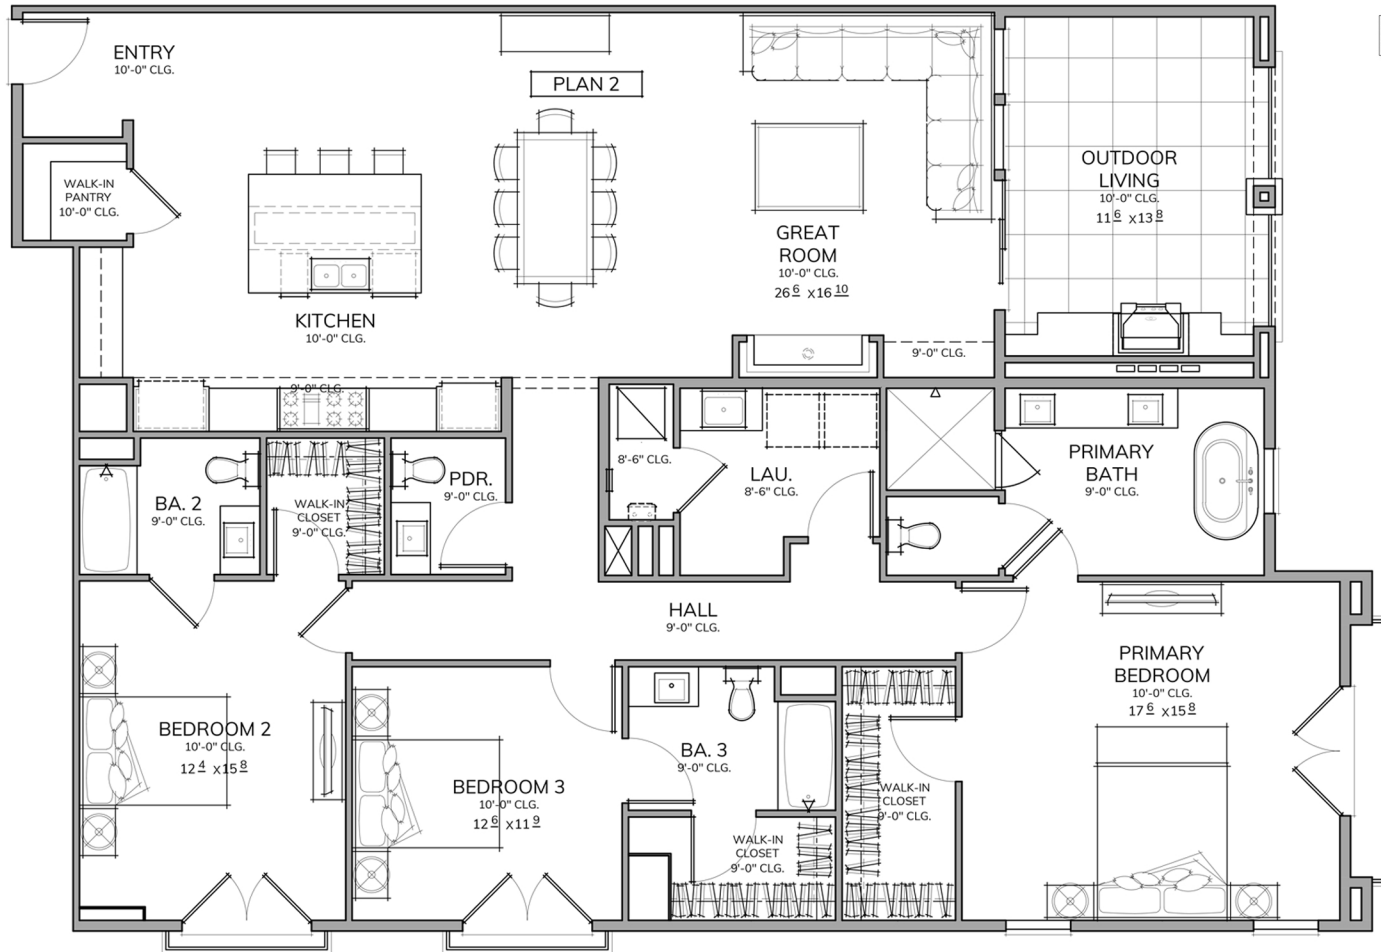

PLAN 2

THIRD - FOURTH FLOOR

3 BEDROOMS / 3.5 BATH
2,259 SF CONDITIONED AREA / 215 SF DECK

THIRD TO FOURTH FLOOR