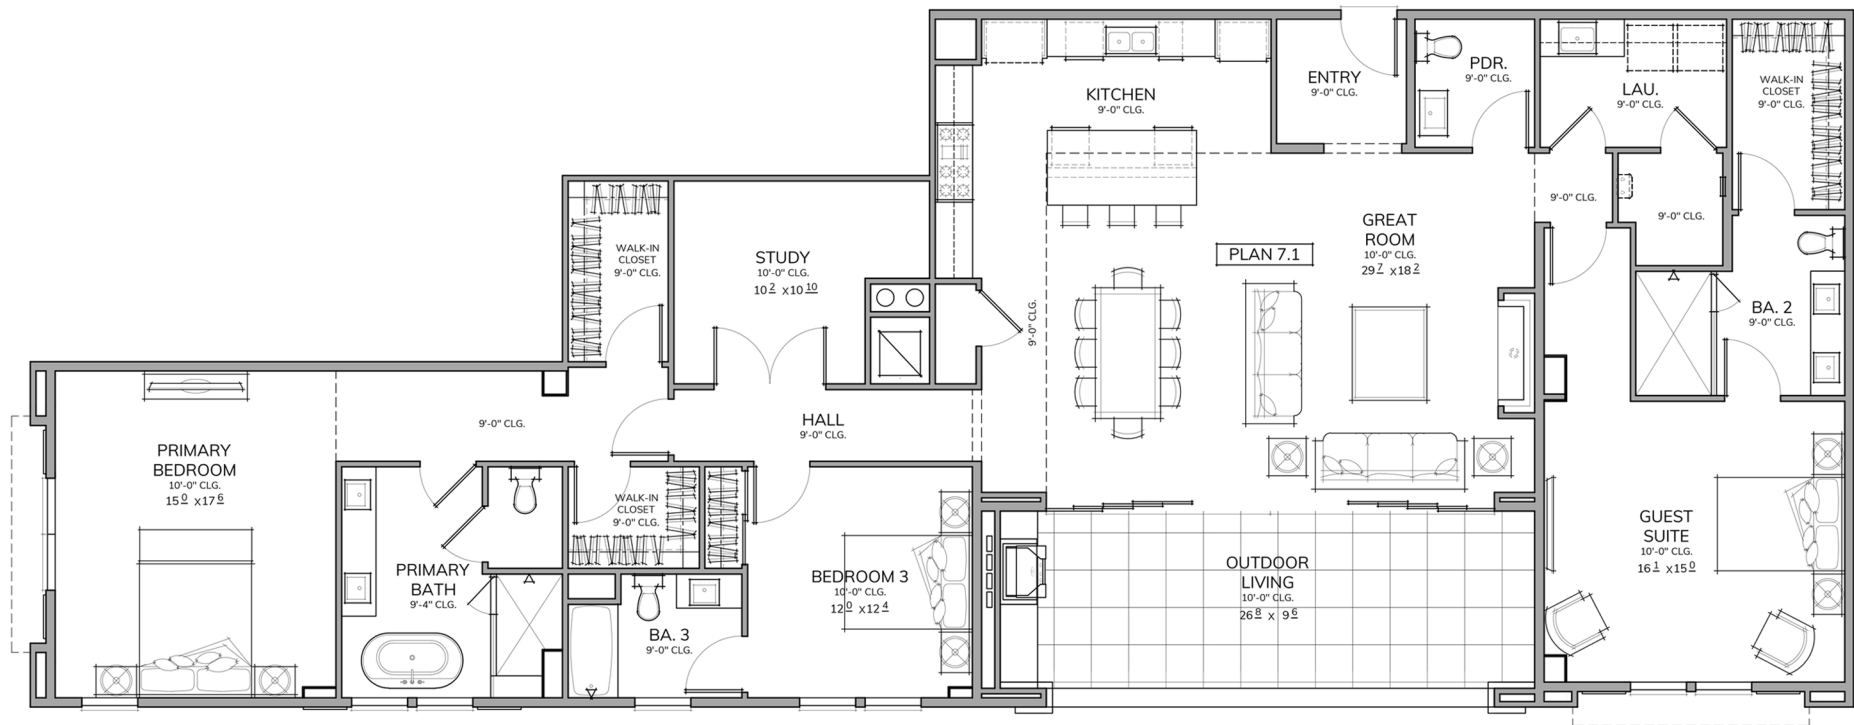

PLAN 7.1

SECOND FLOOR

3 BEDROOMS / STUDY / 3.5 BATH
2,594 SF CONDITIONED AREA / 311 SF DECK

SECOND FLOOR

40/9

FOUR09 QUEENS

COPPER BUILDERS

BUILT ON TRUST