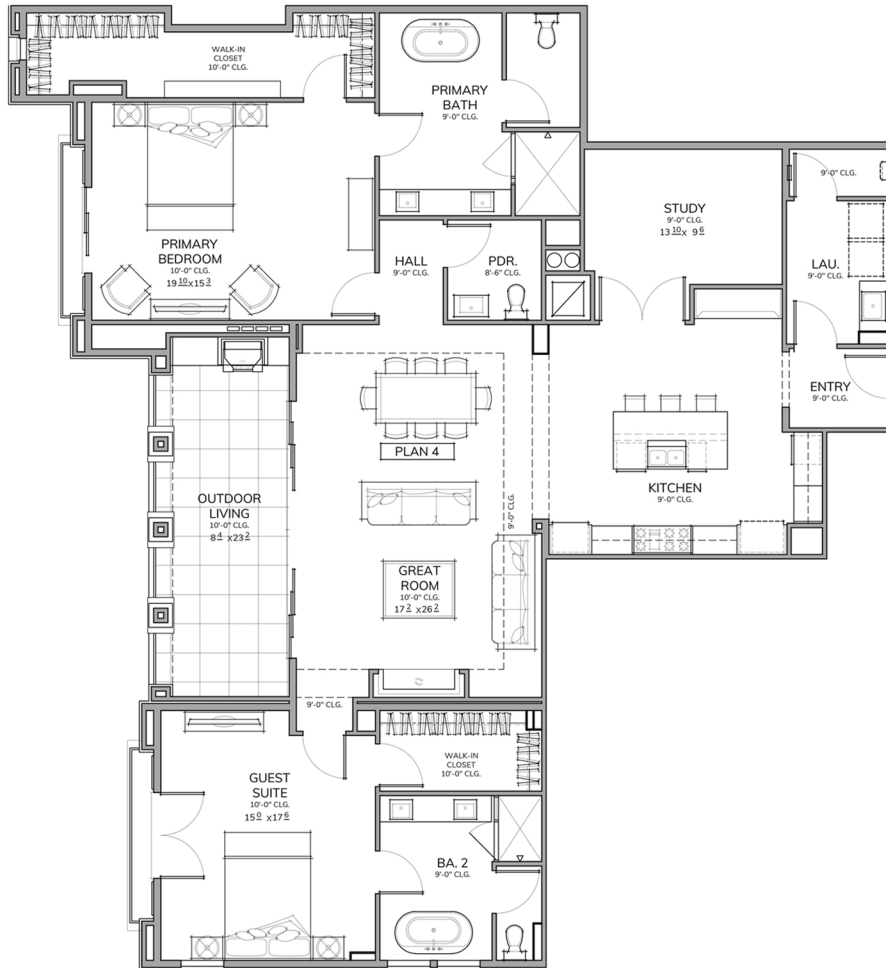

PLAN 4

FIRST FLOOR

3 BEDROOMS / STUDY / 2.5 BATH
2,463 SF CONDITIONED AREA / 239 SF DECK

FIRST FLOOR