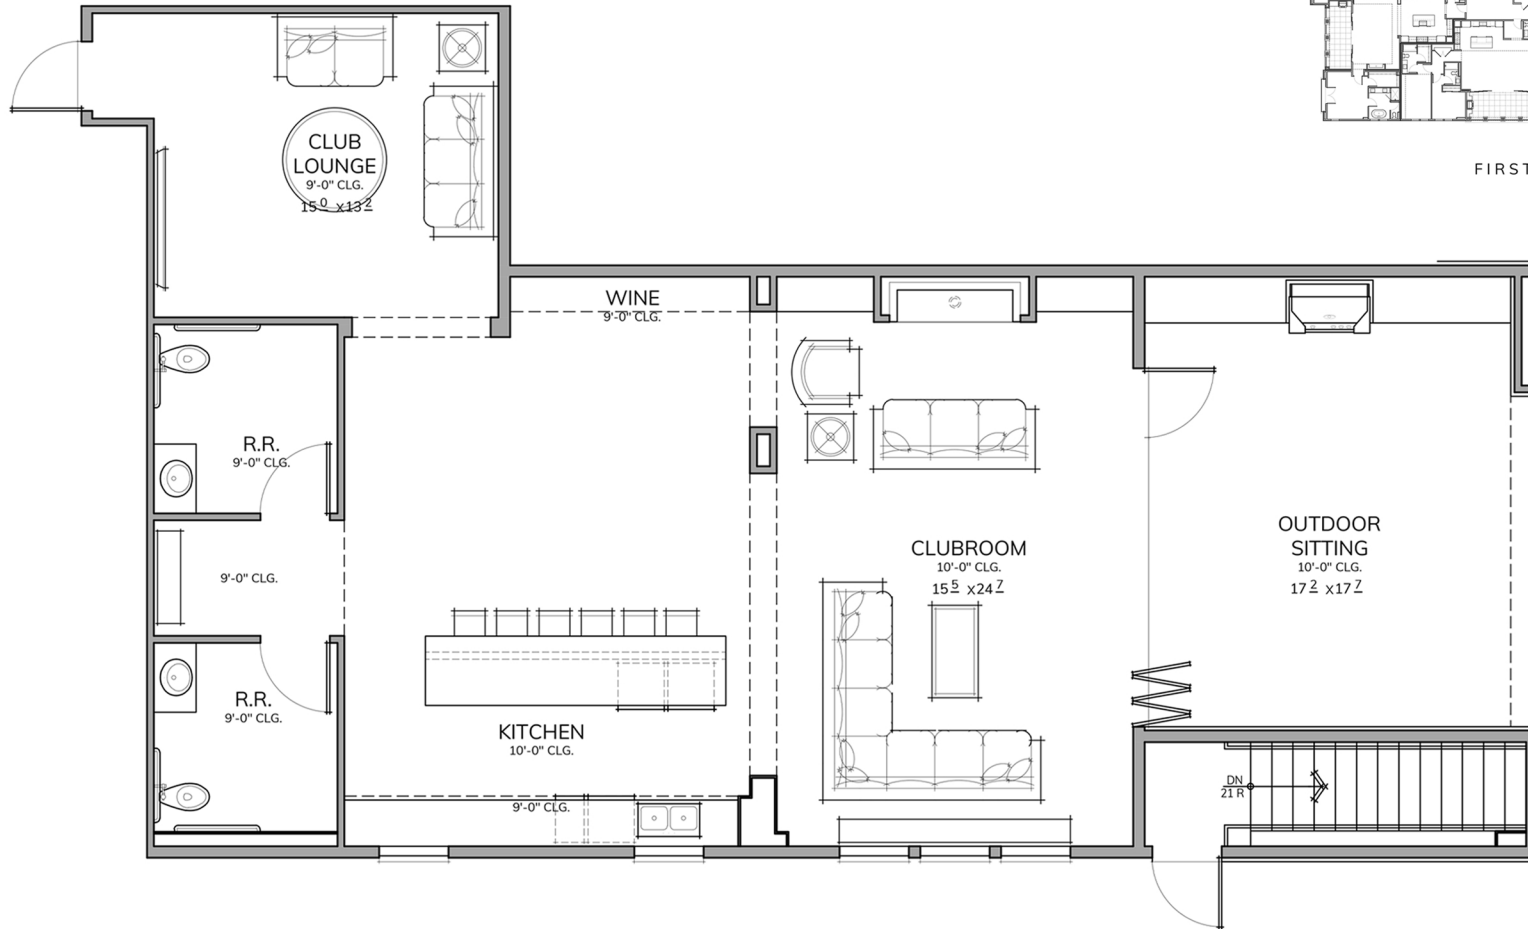

CLUBROOM

FIRST FLOOR

1,296 SF. CLUBROOM
342 SF OUTDOOR SITTING

FIRST FLOOR

40/9

FOUR09 QUEENS

COPPER BUILDERS
BUILT ON TRUST