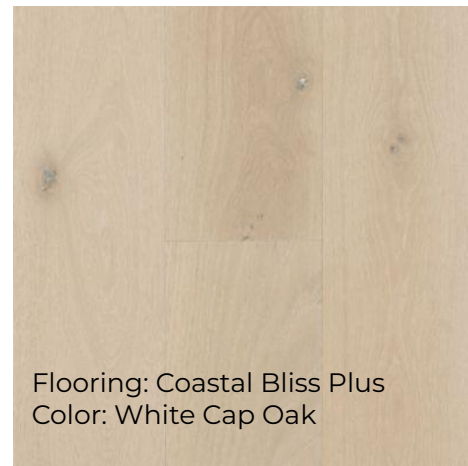

Flooring: Coastal Bliss Plus  
Color: White Cap Oak