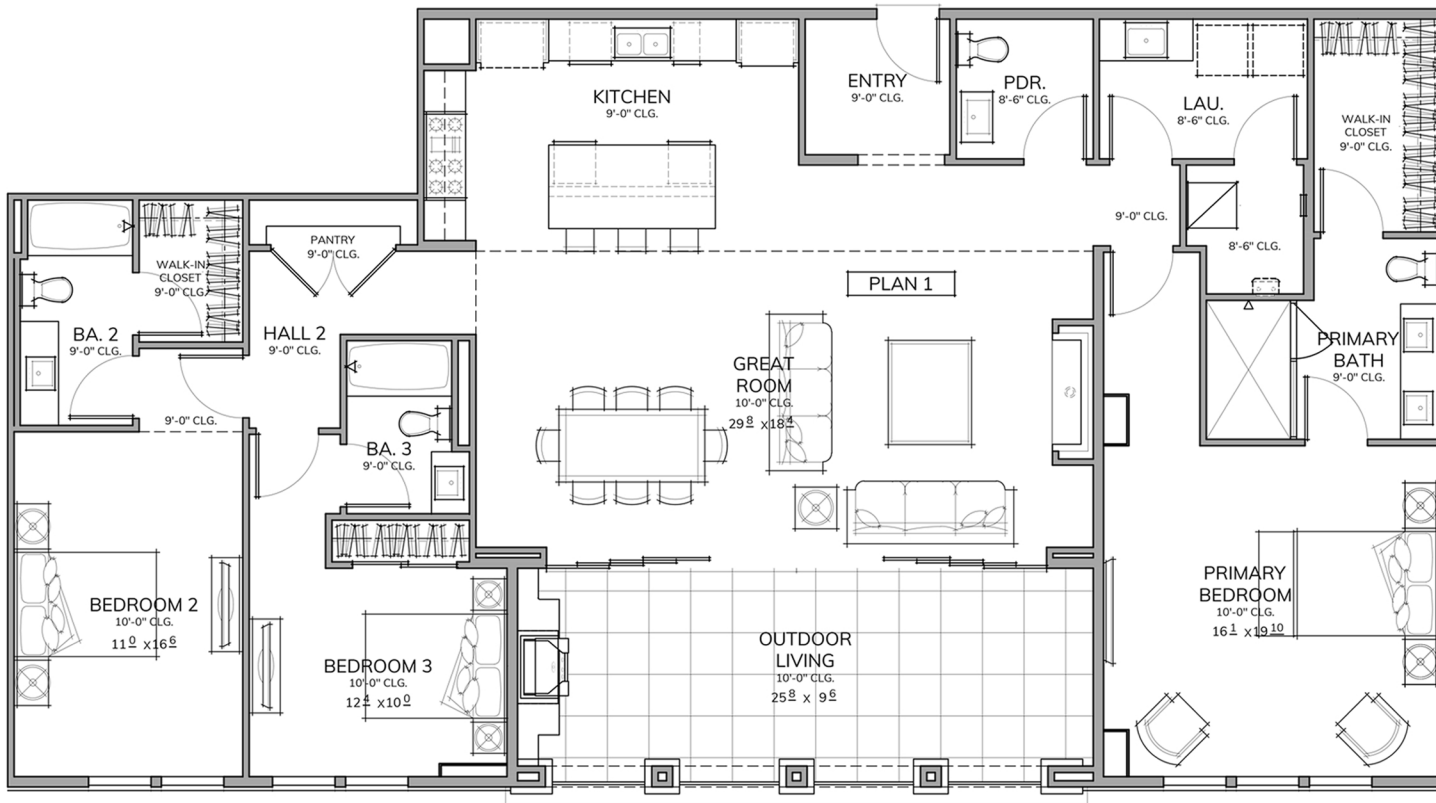

PLAN 1

FIRST FLOOR

3 BEDROOMS / 3.5 BATH
2,117 SF CONDITIONED AREA / 290 SF DECK

FIRST FLOOR

4/9

FOUR09 QUEENS

COPPER BUILDERS

BUILT ON TRUST