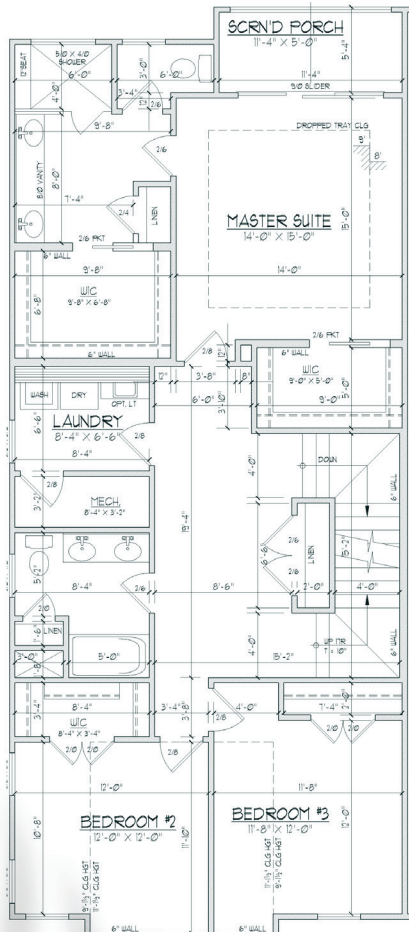

## Plan Features

**3,426 Sq/Ft**

4 Bedrooms

3 Full Baths

2 Half Baths

**Rooftop Terrace**

Optional Elevator

Optional Study

# Dawn

**FIRST FLOOR**

**SECOND FLOOR**

**THIRD FLOOR**

**TERRACE**