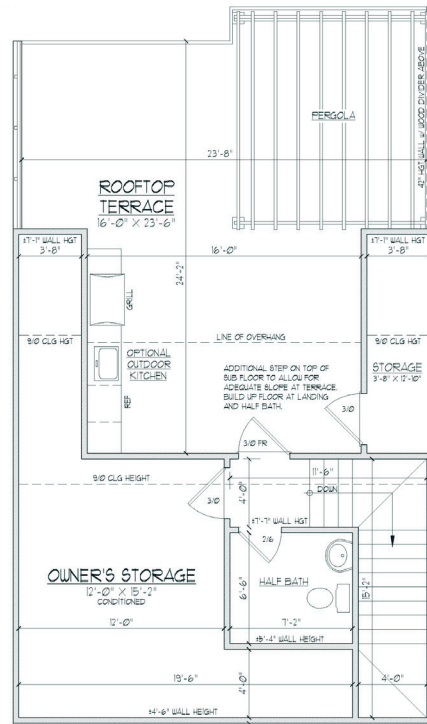

## Plan Features

**3,426 Sq/Ft**

4 Bedrooms

3 Full Baths

2 Half Baths

**Rooftop Terrace**

Optional Elevator

Optional Study

# Dawn

**FIRST FLOOR**

**SECOND FLOOR**

**THIRD FLOOR**

**TERRACE**