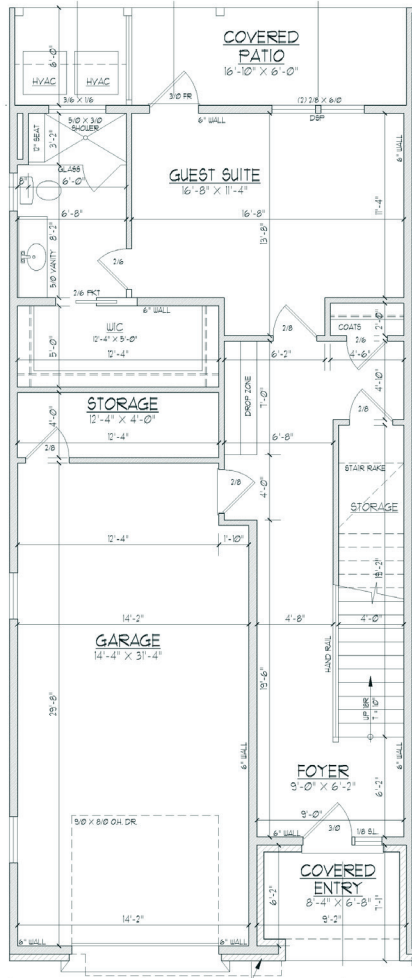

## Plan Features

**3,426 Sq/Ft**

4 Bedrooms

3 Full Baths

2 Half Baths

**Rooftop Terrace**

Optional Elevator

Optional Study

# Dawn

**FIRST FLOOR**

**SECOND FLOOR**

**THIRD FLOOR**

**TERRACE**