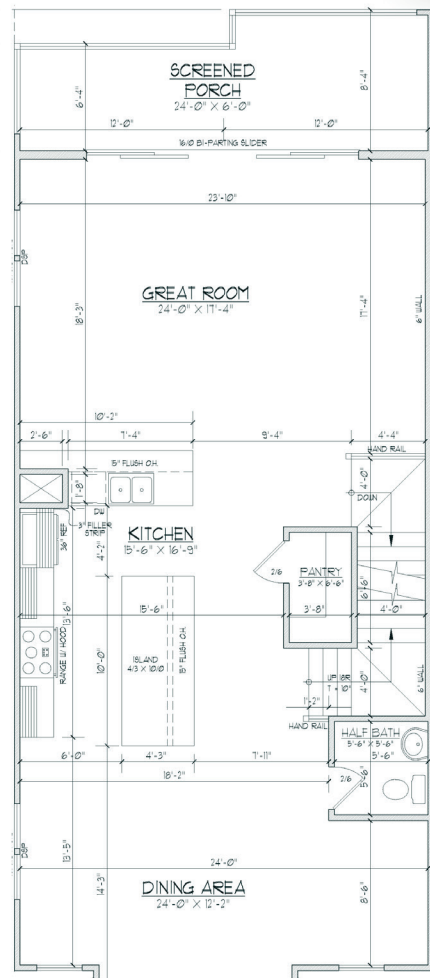

## Plan Features

**3,426 Sq/Ft**

4 Bedrooms

3 Full Baths

2 Half Baths

**Rooftop Terrace**

Optional Elevator

Optional Study

# Dawn

**FIRST FLOOR**

**SECOND FLOOR**

**THIRD FLOOR**

**TERRACE**