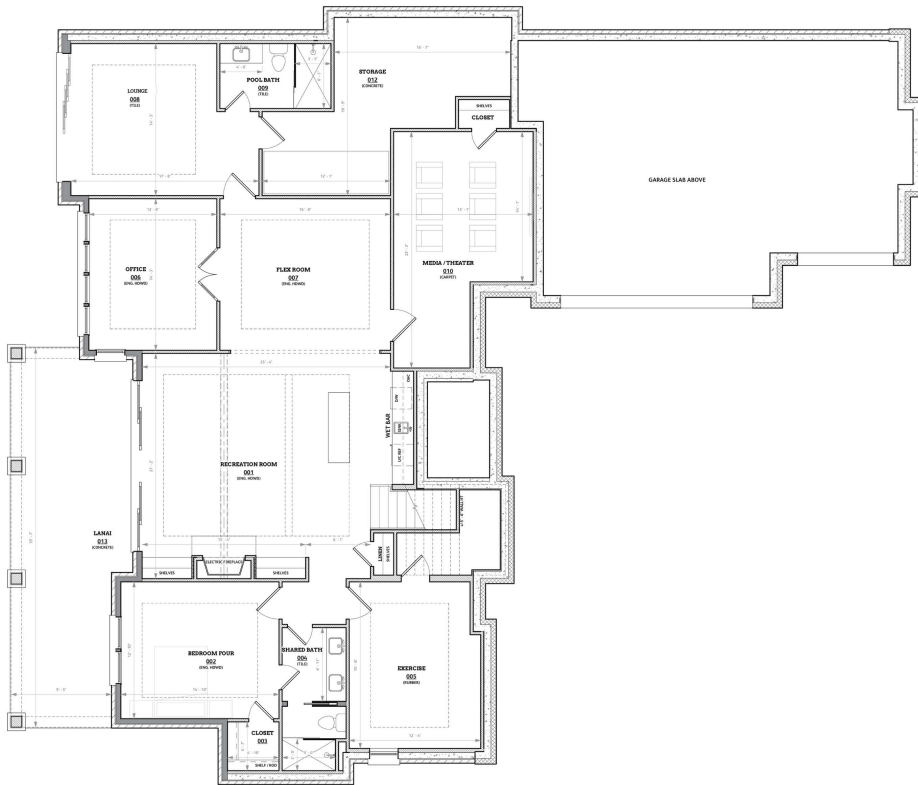

217 TREVI DRIVE GREENVILLE, SOUTH CAROLINA

463 MONTEBELLO

LOWER LEVEL

FIRST FLOOR

COPPER
BUILDERS
BUILT ON TRUST

©2024 All Rights Reserved. Changes and modifications to floor plans, materials, and specifications may be made without notice. Square Footages will vary between elevations specific to plan and exterior material differences. Some items pictured or illustrated are optional and are an additional cost. Dimensions are approximate. Illustrations are artist renderings only. Home and customer-specific detailed drawings and specifications will be furnished to each customer as part of their Building Agreement. All Copper Builders® floor plans and designs are copyrighted. All rights reserved and strictly enforced.