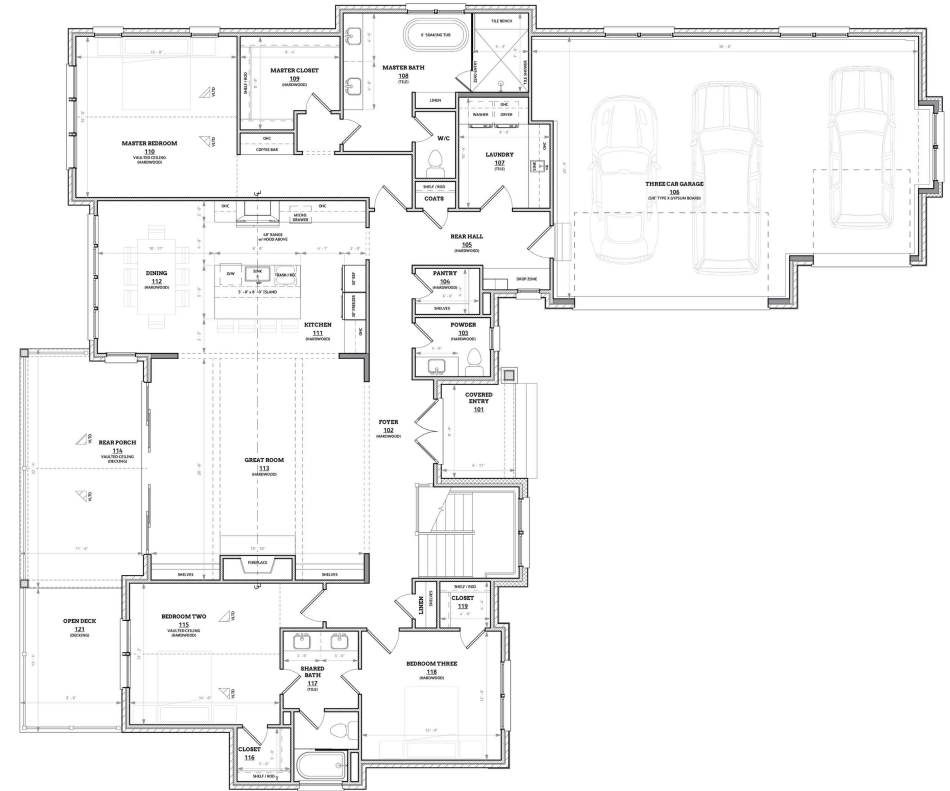

217 TREVI DRIVE GREENVILLE, SOUTH CAROLINA

463 MONTEBELLO

LOWER LEVEL

FIRST FLOOR

COPPER
BUILDERS
BUILT ON TRUST

©2024 All Rights Reserved. Changes and modifications to floor plans, materials, and specifications may be made without notice. Square Footages will vary between elevations specific to plan and exterior material differences. Some items pictured or illustrated are optional and are an additional cost. Dimensions are approximate. Illustrations are artist renderings only. Home and customer-specific detailed drawings and specifications will be furnished to each customer as part of their Building Agreement. All Copper Builders® floor plans and designs are copyrighted. All rights reserved and strictly enforced.