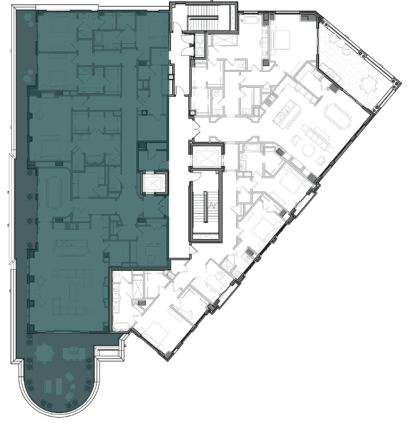

PENTHOUSE 1

4 BED | 4.5 BATH
4,399 SF HEATED AREA
1,443 SF NON-HEATED AREA

THE
LAUREL
AT EASTOVER

LEVEL 8 - UNIT 801

©2026 All Rights Reserved. Changes and modifications to floor plans, materials, and specifications may be made without notice. Square Footages will vary between elevations specific to plan and exterior material differences. Some items pictured or illustrated are optional and are an additional cost. Dimensions are approximate. Illustrations are artist renderings only. Home and customer-specific detailed drawings and specifications will be furnished to each customer as part of their contract. All Copper Builders' floor plans and designs are copyrighted. All rights reserved and strictly enforced.