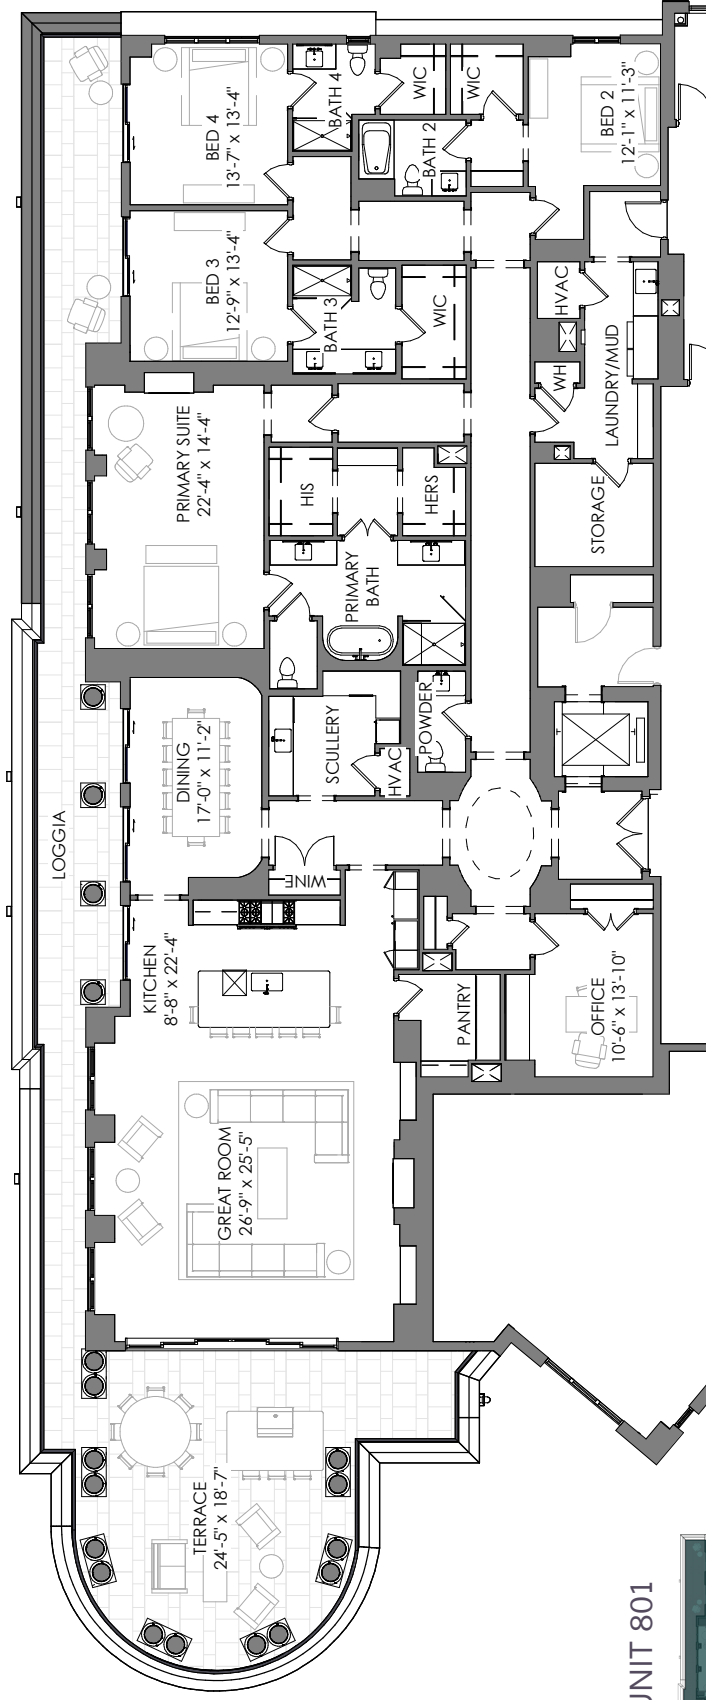

PENTHOUSE 1

4 BED | 4.5 BATH
4,399 SF HEATED AREA
1,443 SF NON-HEATED AREA

THE
LAUREL
AT EASTOVER

LEVEL 8 - UNIT 801

©2026 All Rights Reserved. Changes and modifications to floor plans, materials, and specifications may be made without notice. Square Footages will vary between elevations specific to plan and exterior material differences. Some items pictured or illustrated are optional and are an additional cost. Dimensions are approximate. Illustrations are artist renderings only. Home and customer-specific detailed drawings and specifications will be furnished to each customer as part of their contract. All Copper Builders' floor plans and designs are copyrighted. All rights reserved and strictly enforced.