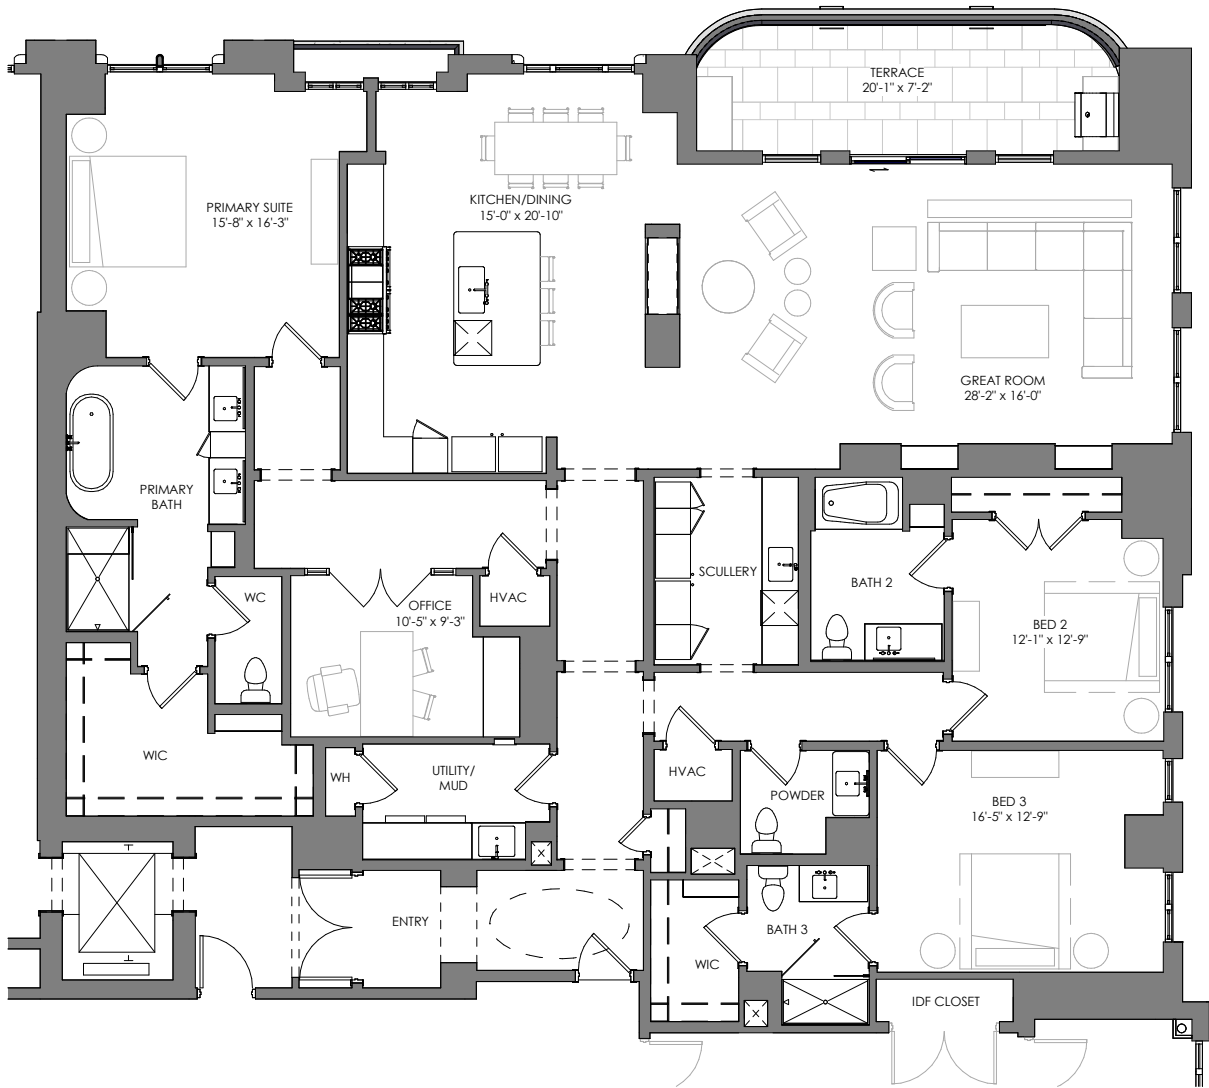

PLAN 5

3 BED | 3.5 BATH
2,964 SF HEATED AREA
197 SF NON-HEATED AREA
163 SF NON-HEATED AREA (UNIT 402)

THE
LAUREL
AT EASTOVER

LEVEL 4, 5, 6
UNIT 402, 502, 602