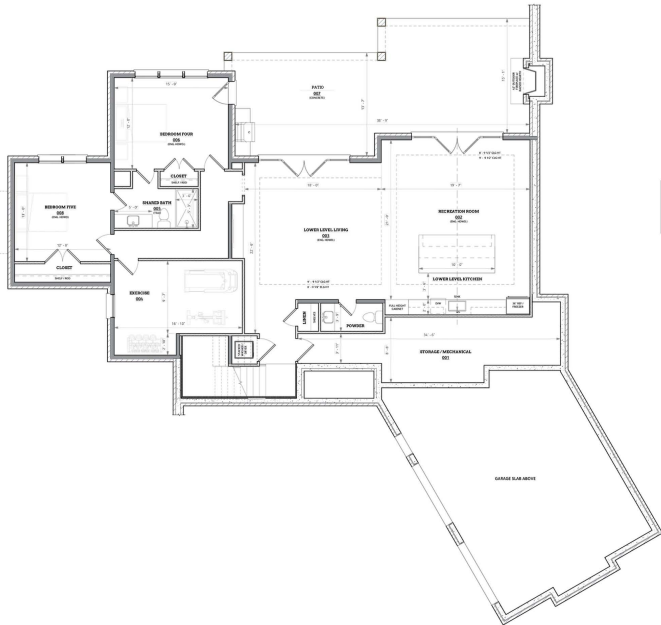

# 14 MONET DRIVE

GREENVILLE, SOUTH CAROLINA

238 MONTEBELLO

LOWER LEVEL

FIRST FLOOR

SECOND FLOOR

©2024 All Rights Reserved. Changes and modifications to floor plans, materials, and specifications may be made without notice. Square Footages will vary between elevations specific to plan and exterior material differences. Some items pictured or illustrated are optional and are an additional cost. Dimensions are approximate. Illustrations are artist renderings only. Home and customer-specific detailed drawings and specifications will be furnished to each customer as part of their Building Agreement. All Copper Builders® floor plans and designs are copyrighted. All rights reserved and strictly enforced.