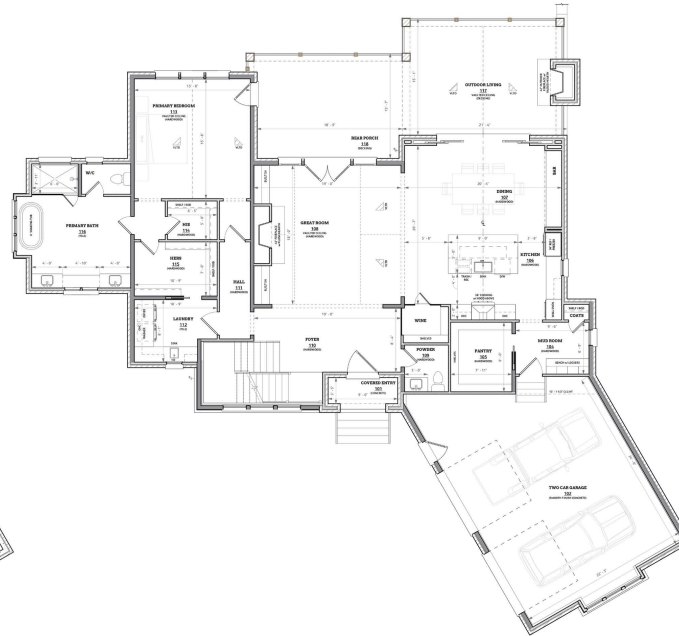

# 14 MONET DRIVE

GREENVILLE, SOUTH CAROLINA

238 MONTEBELLO

LOWER LEVEL

FIRST FLOOR

SECOND FLOOR

©2024 All Rights Reserved. Changes and modifications to floor plans, materials, and specifications may be made without notice. Square Footages will vary between elevations specific to plan and exterior material differences. Some items pictured or illustrated are optional and are an additional cost. Dimensions are approximate. Illustrations are artist renderings only. Home and customer-specific detailed drawings and specifications will be furnished to each customer as part of their Building Agreement. All Copper Builders® floor plans and designs are copyrighted. All rights reserved and strictly enforced.