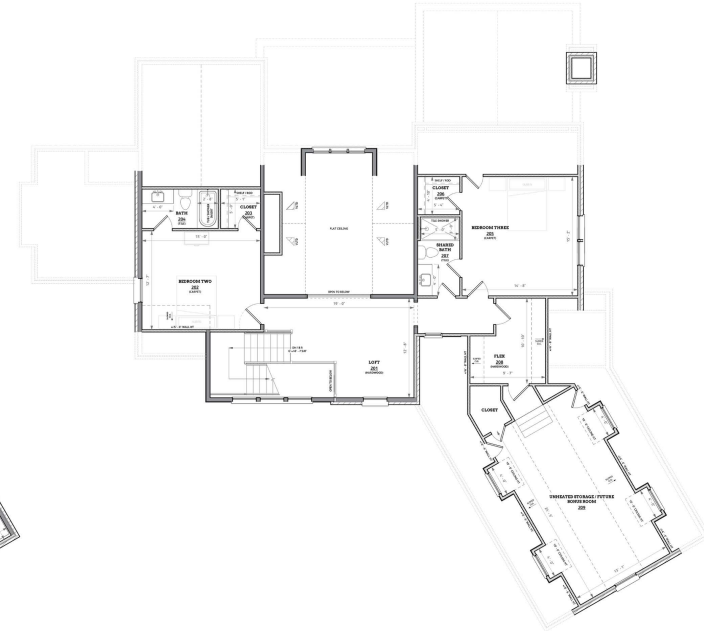

# 14 MONET DRIVE

GREENVILLE, SOUTH CAROLINA

238 MONTEBELLO

LOWER LEVEL

FIRST FLOOR

SECOND FLOOR

©2024 All Rights Reserved. Changes and modifications to floor plans, materials, and specifications may be made without notice. Square Footages will vary between elevations specific to plan and exterior material differences. Some items pictured or illustrated are optional and are an additional cost. Dimensions are approximate. Illustrations are artist renderings only. Home and customer-specific detailed drawings and specifications will be furnished to each customer as part of their Building Agreement. All Copper Builders® floor plans and designs are copyrighted. All rights reserved and strictly enforced.