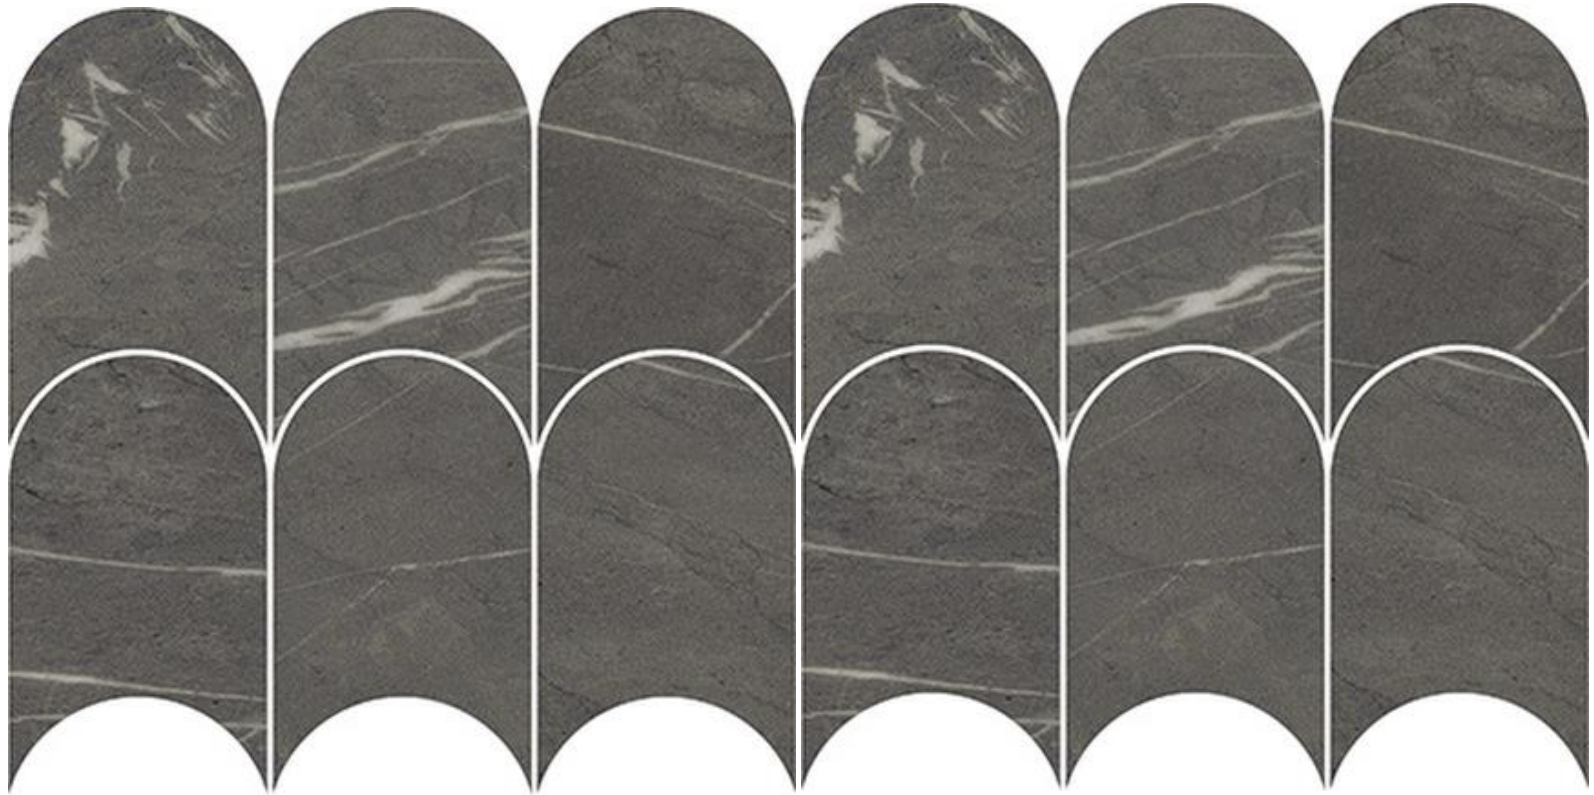

Backsplash Tile: Allustra M4x6ARCH – Sterling Grey