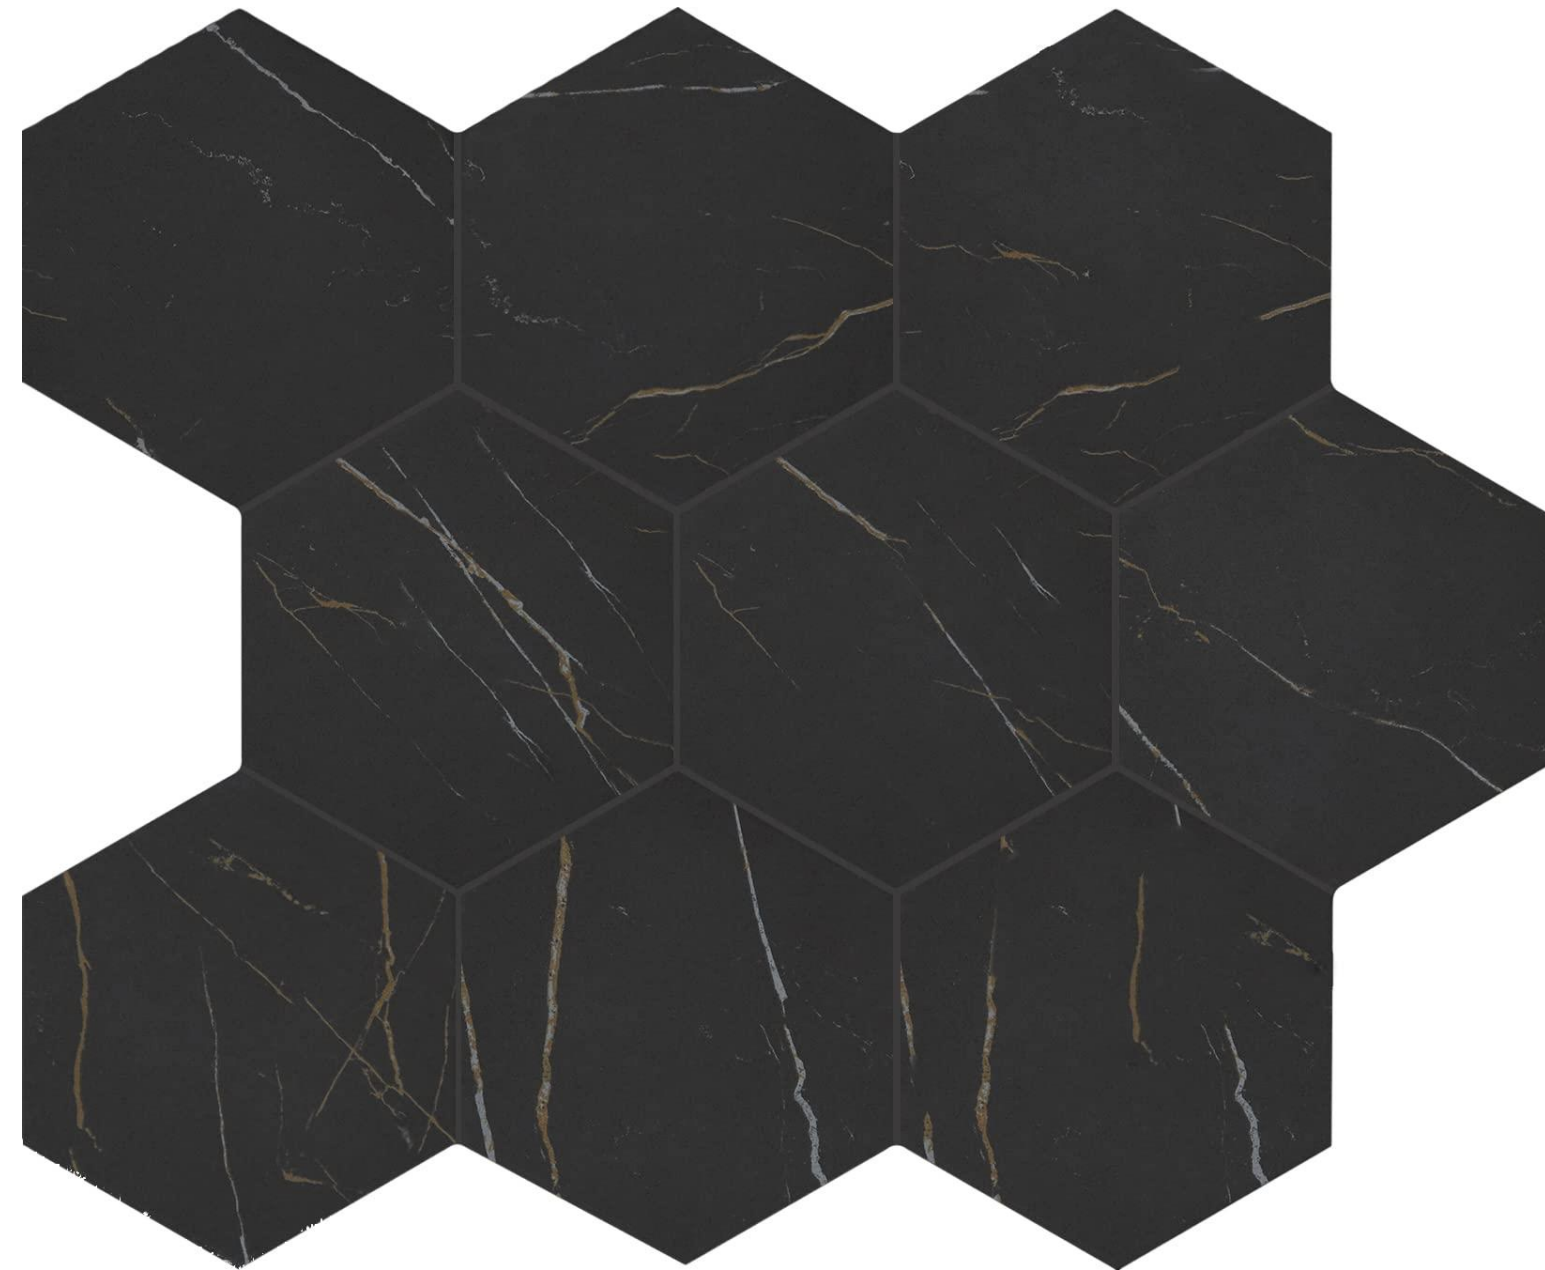

Countertops: Silestone Quartz
– Miami White

Floor Tile: Perpetuo 8" Hex- Infinite Black