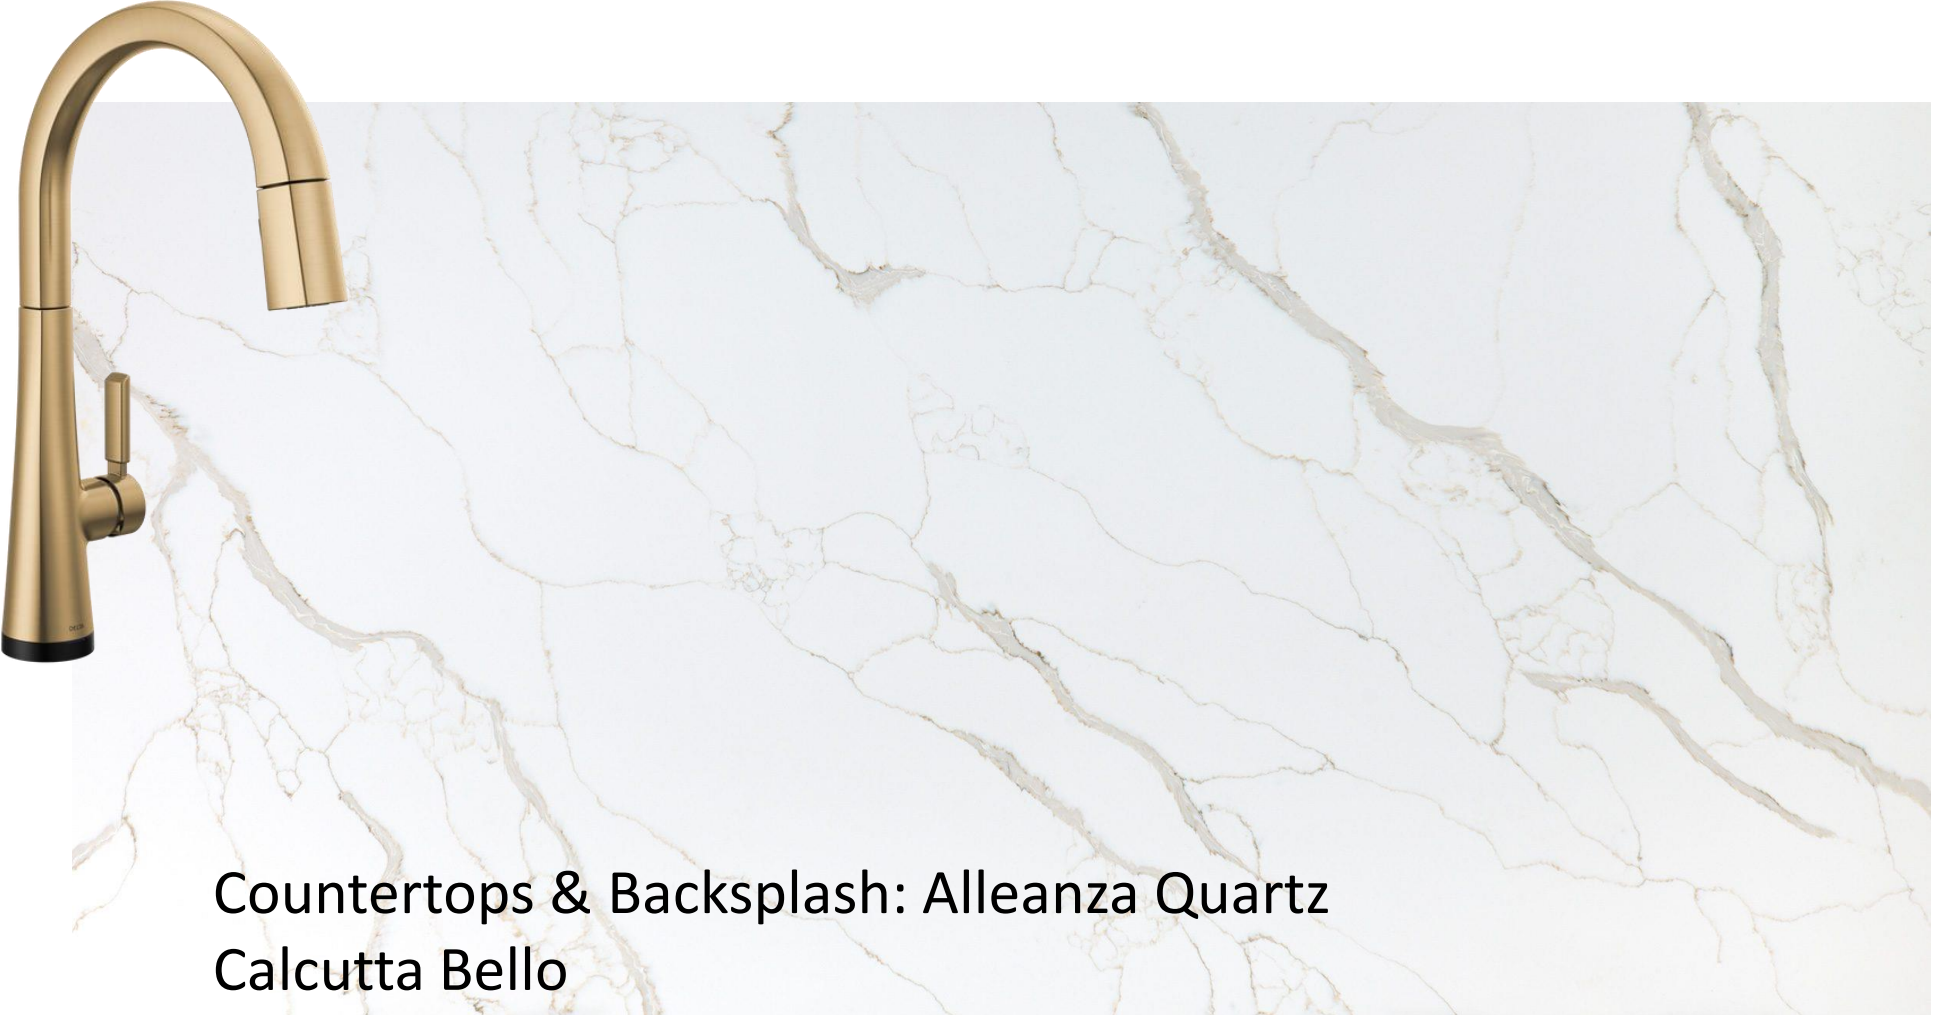

Metal Roof: Black

Front Door: Iron Ore SW7069

Garage Door: Black

SW 7069  
Iron Ore

# Kitchen

Cabinets – Salem FO - Galaxy

Countertops & Backsplash: Alleanza Quartz  
Calcutta Bello