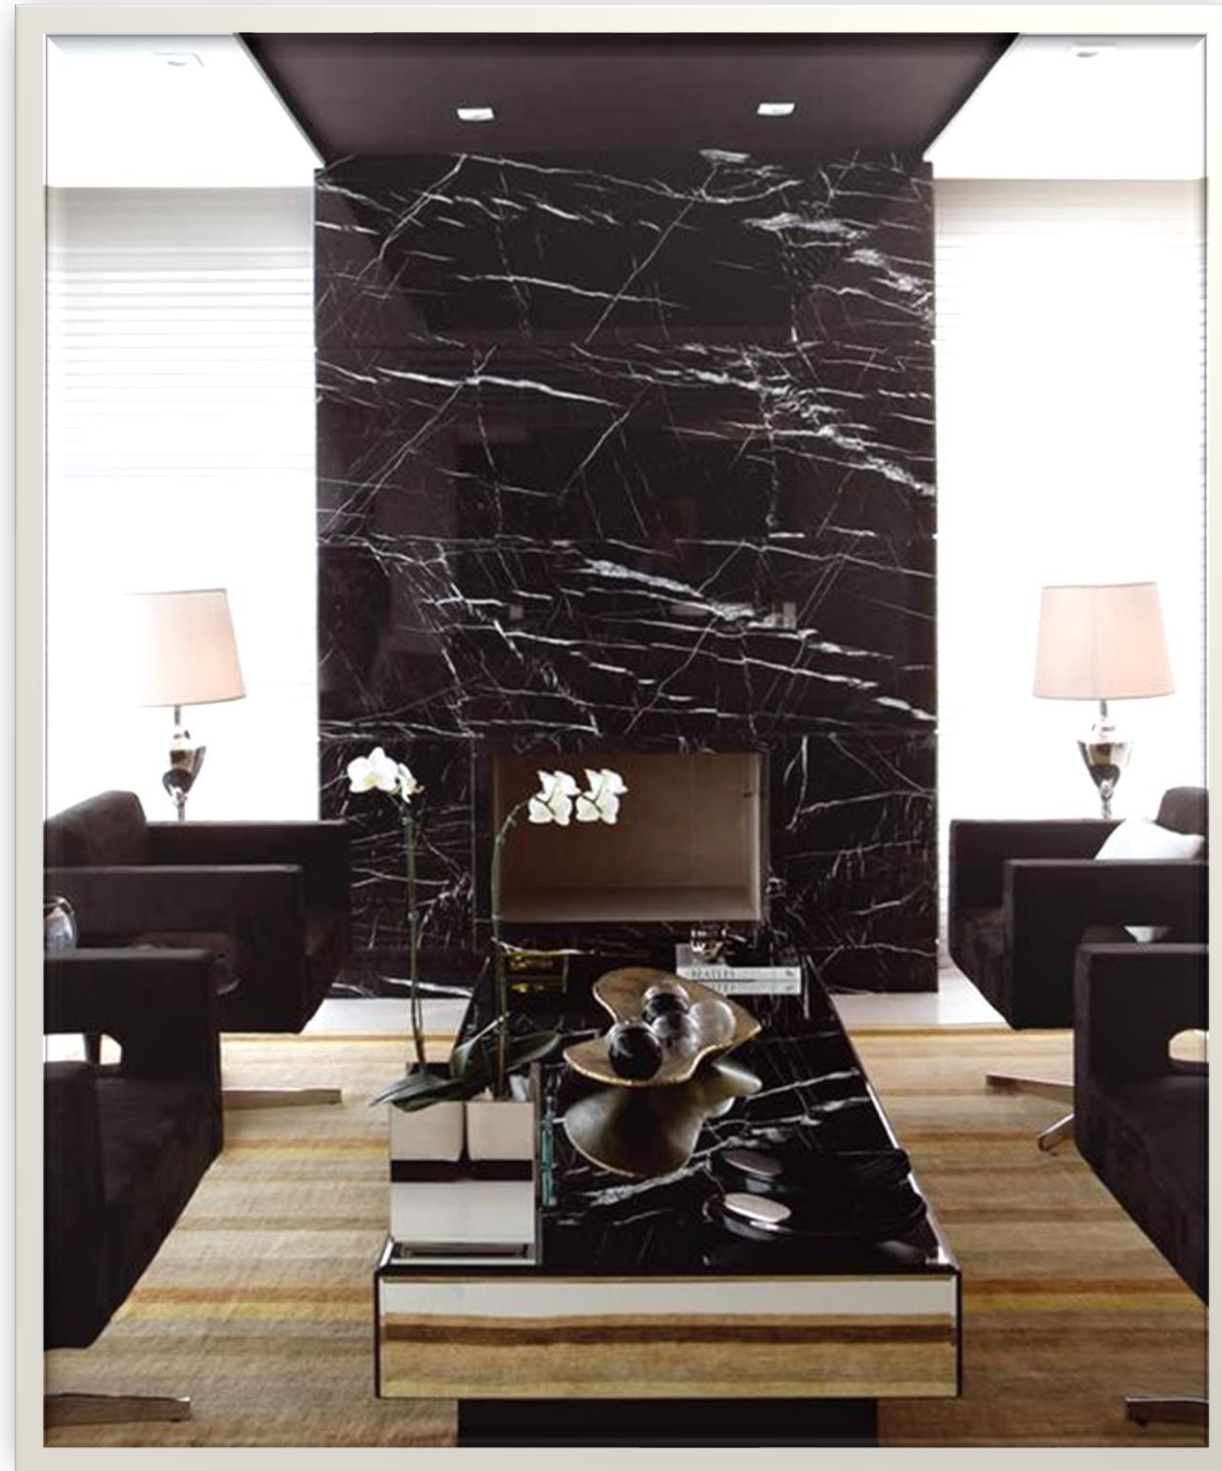

Fireplace

COPPER BUILDERS
— —
BUILT ON TRUST

Full Quartz Fireplace – Black Marble