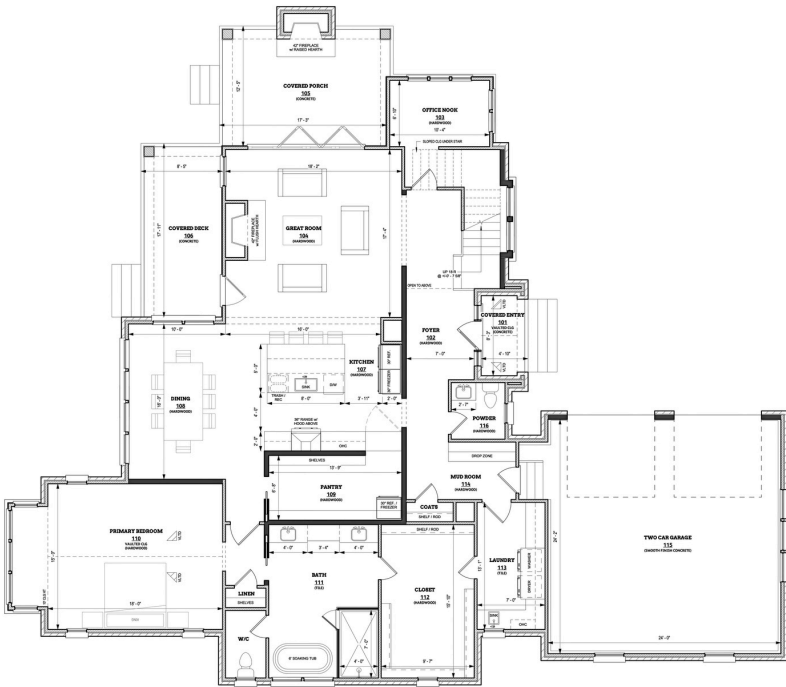

# COPPER BUILDERS

BUILT ON TRUST

11031 Harrisons Crossing Ave. Charlotte  
*Estimated Completion Spring 2025*

View Available Homes

## Property Features:

- 4,474 SQFT
- 4 Bedrooms
- 4.5 Bathrooms
- 2-Car Garage
- Covered Rear Porch
- Bonus Room

Plans, renderings, and elevations are visual representations only and may not reflect the actual home. Stated dimensions are approximate and should not be used as representation of the home's actual size or net useable square footage. We reserve the right to make changes to floor plans, specifications, dimensions, and materials without prior notice. Illustrations are artist renderings only.